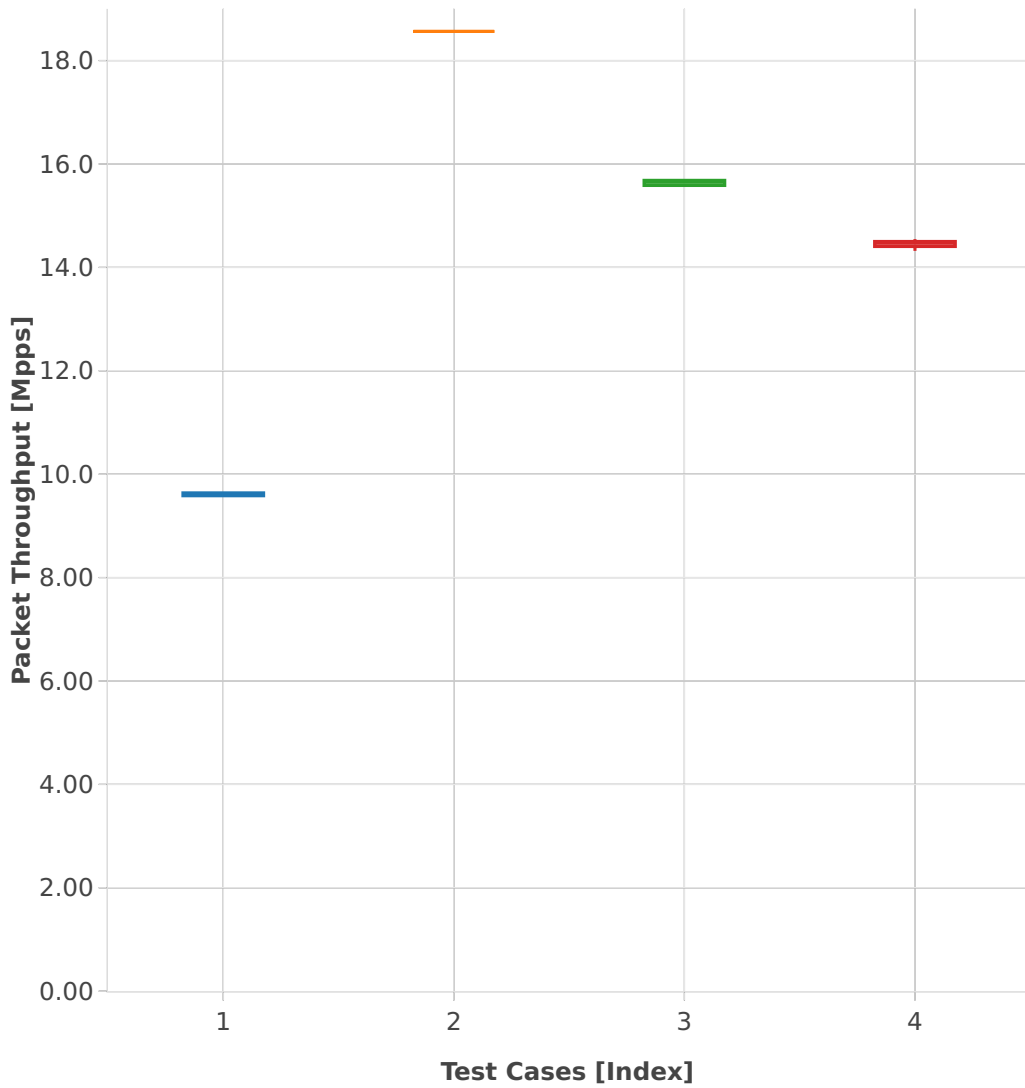

# Packet Throughput: ip4tun-3n-skx-x710-64b-4t2c-base\_and\_scale-pdr

- 1. (11 runs) 10ge2p1x710-ethip4lispip4-ip4base
- 2. (11 runs) 10ge2p1x710-dot1q--ethip4vxlan-l2bdscale1l2bd1vlan1vxlan
- 3. (11 runs) 10ge2p1x710-dot1q--ethip4vxlan-l2bdscale10l2bd10vlan10vxlan
- 4. (11 runs) 10ge2p1x710-dot1q--ethip4vxlan-l2bdscale10l2bd10vlan10vxlan