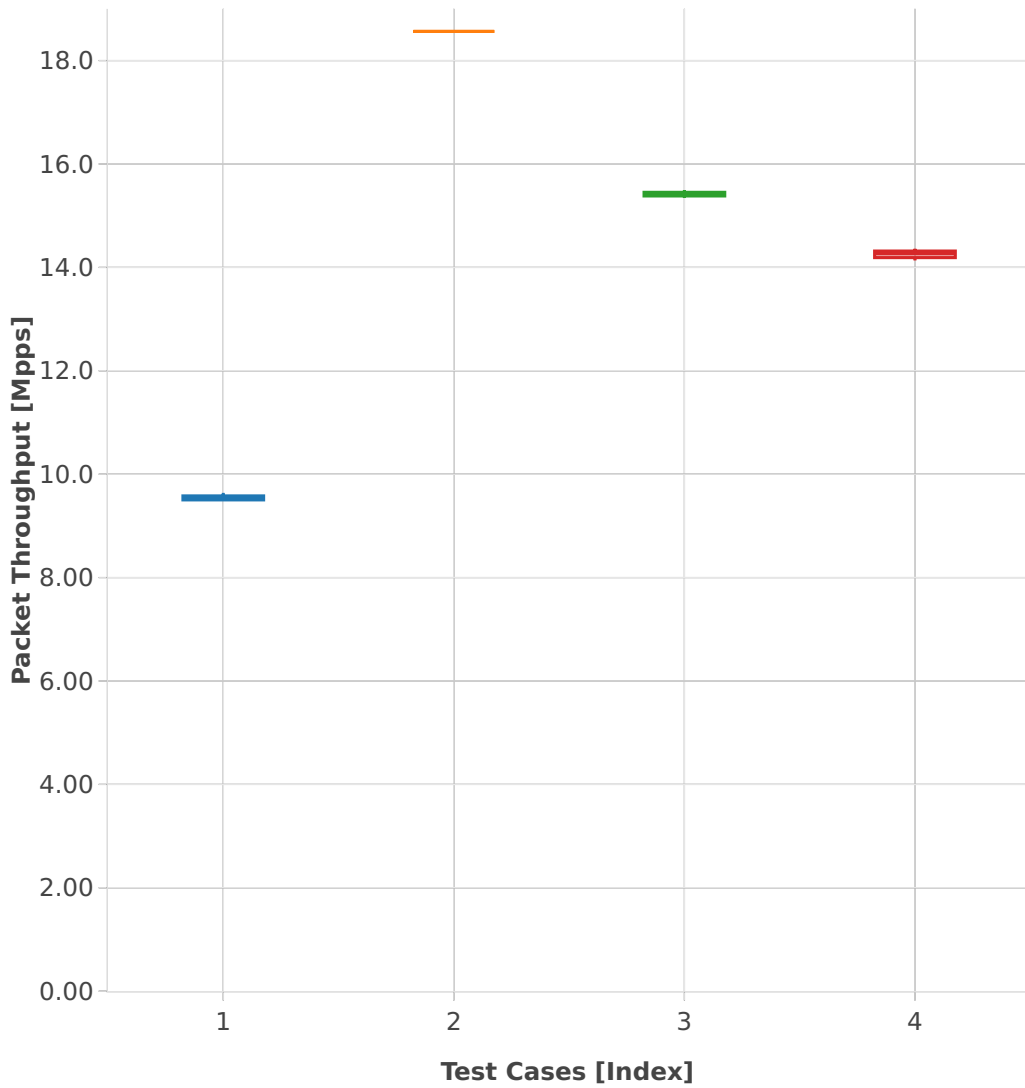

Packet Throughput: ip4tun-3n-skx-x710-64b-4t2c-base_and_scale-ndr

- 1. (11 runs) 10ge2p1x710-ethip4lispip4-ip4base
- 2. (11 runs) 10ge2p1x710-dot1q--ethip4vxlan-l2bdscale1l2bd1vlan1vxlan
- 3. (11 runs) 10ge2p1x710-dot1q--ethip4vxlan-l2bdscale10l2bd10vlan10vxlan
- 4. (11 runs) 10ge2p1x710-dot1q--ethip4vxlan-l2bdscale10l2bd10vlan10vxlan