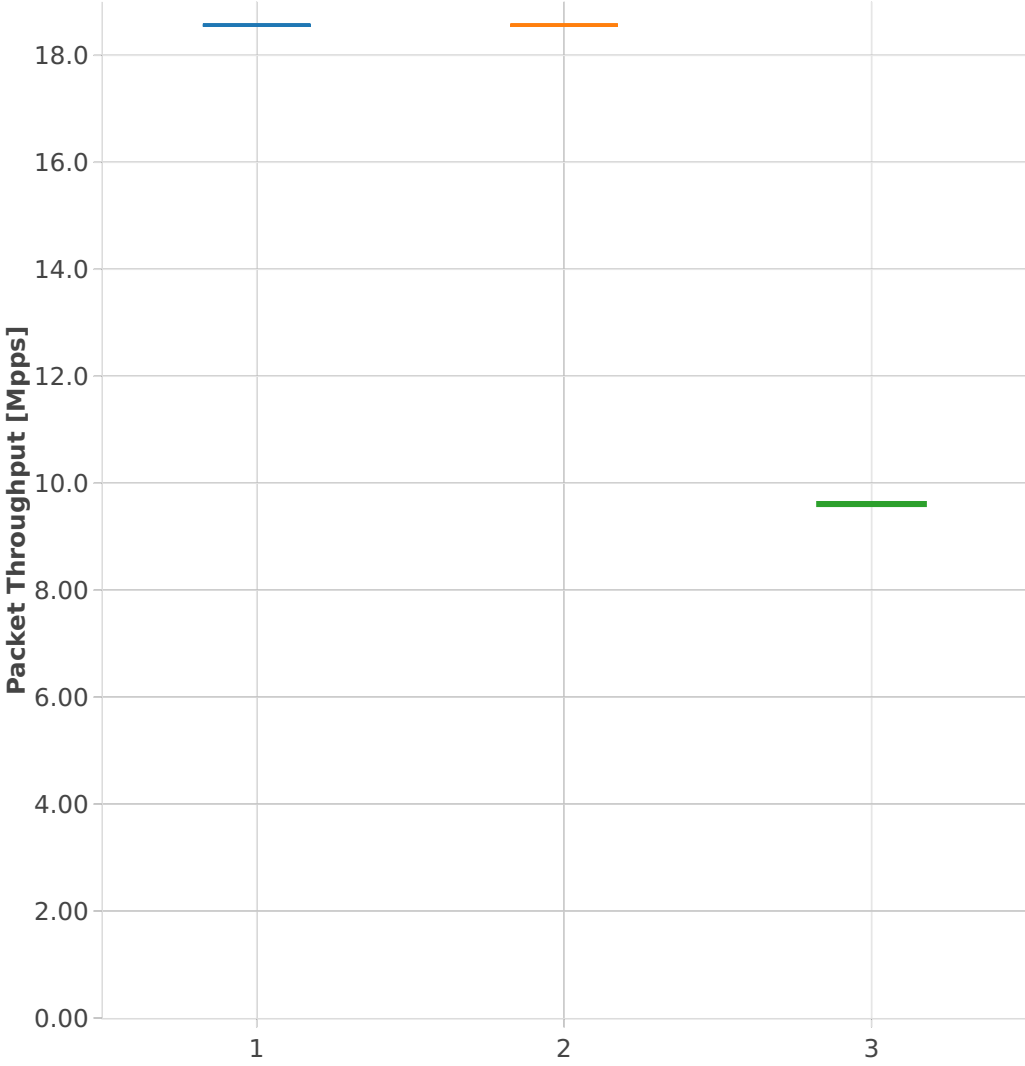

Packet Throughput: ip4tun-3n-skx-x710-64b-4t2c-base_and_features-pdr

- 1. (11 runs) 10ge2p1x710-ethip4vxlan-l2bdbasemaclrn
- 2. (11 runs) 10ge2p1x710-ethip4vxlan-l2xcbase
- 3. (11 runs) 10ge2p1x710-ethip4lispip4-ip4base