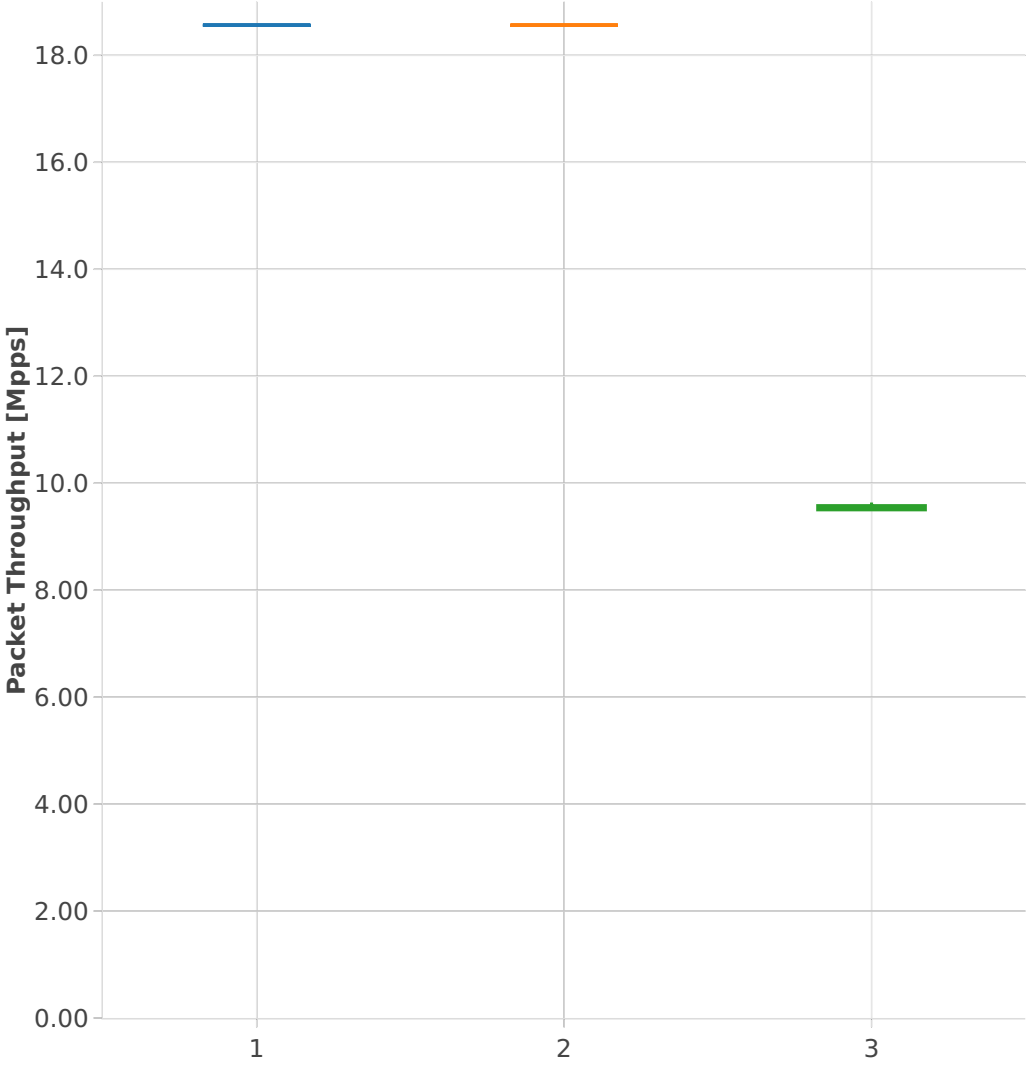

**Packet Throughput: ip4tun-3n-skx-x710-64b-4t2c-base\_and\_features-ndr**

- 1. (11 runs) 10ge2p1x710-ethip4vxlan-l2bdbasemaclrn
- 2. (11 runs) 10ge2p1x710-ethip4vxlan-l2xcbase
- 3. (11 runs) 10ge2p1x710-ethip4lispip4-ip4base