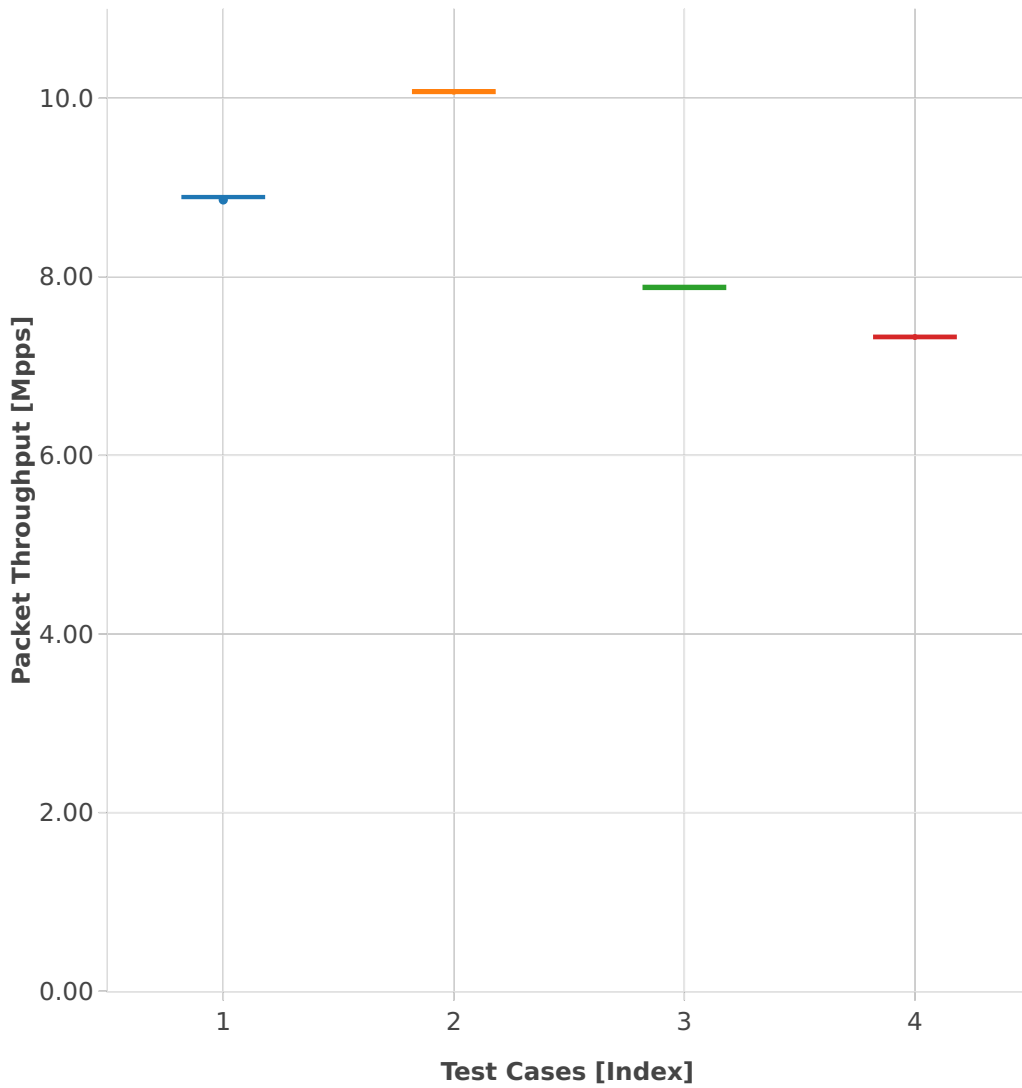

Packet Throughput: ip4tun-3n-skx-x710-64b-2t1c-base_and_scale-pdr

- 1. (11 runs) 10ge2p1x710-ethip4lispip4-ip4base
- 2. (11 runs) 10ge2p1x710-dot1q--ethip4vxlan-l2bdscale1l2bd1vlan1vxlan
- 3. (11 runs) 10ge2p1x710-dot1q--ethip4vxlan-l2bdscale10l2bd10vlan10vxlan
- 4. (11 runs) 10ge2p1x710-dot1q--ethip4vxlan-l2bdscale10l2bd10vlan10vxlan