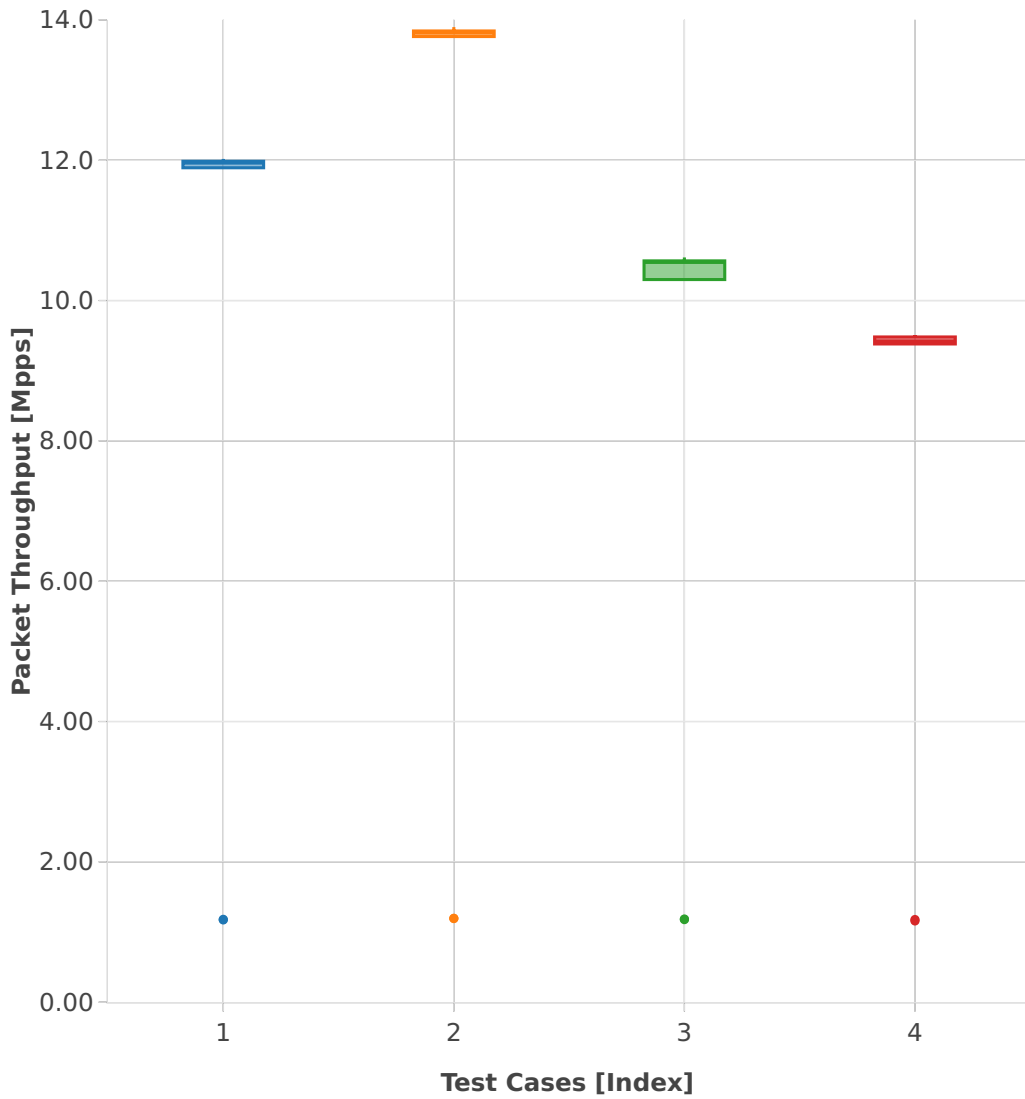

# Packet Throughput: ip4tun-3n-hsw-x710-64b-2t2c-base\_and\_scale-ndr

- 1. (10 runs) 10ge2p1x710-ethip4lispip4-ip4base
- 2. (10 runs) 10ge2p1x710-dot1q--ethip4vxlan-l2bdscale1l2bd1vlan1vxlan
- 3. (10 runs) 10ge2p1x710-dot1q--ethip4vxlan-l2bdscale10l2bd10vlan10vxlan
- 4. (10 runs) 10ge2p1x710-dot1q--ethip4vxlan-l2bdscale10l2bd10vlan10vxlan