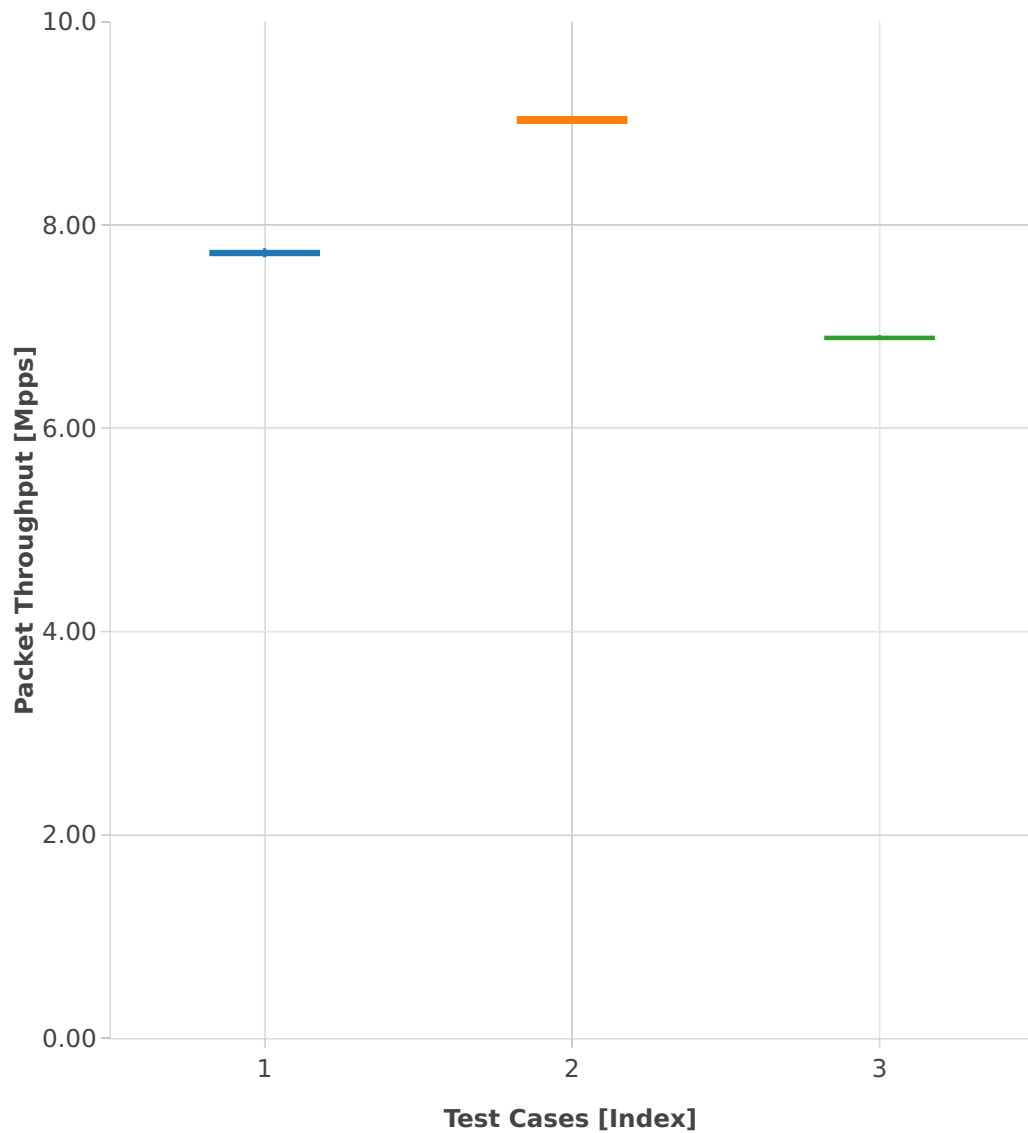

# Packet Throughput: ip4tun-3n-hsw-x710-64b-1t1c-base\_and\_features-pdr

- 1. (10 runs) 10ge2p1x710-ethip4vxlan-l2bdbasemaclrn
- 2. (10 runs) 10ge2p1x710-ethip4vxlan-l2xcbase
- 3. (10 runs) 10ge2p1x710-ethip4lispip4-ip4base