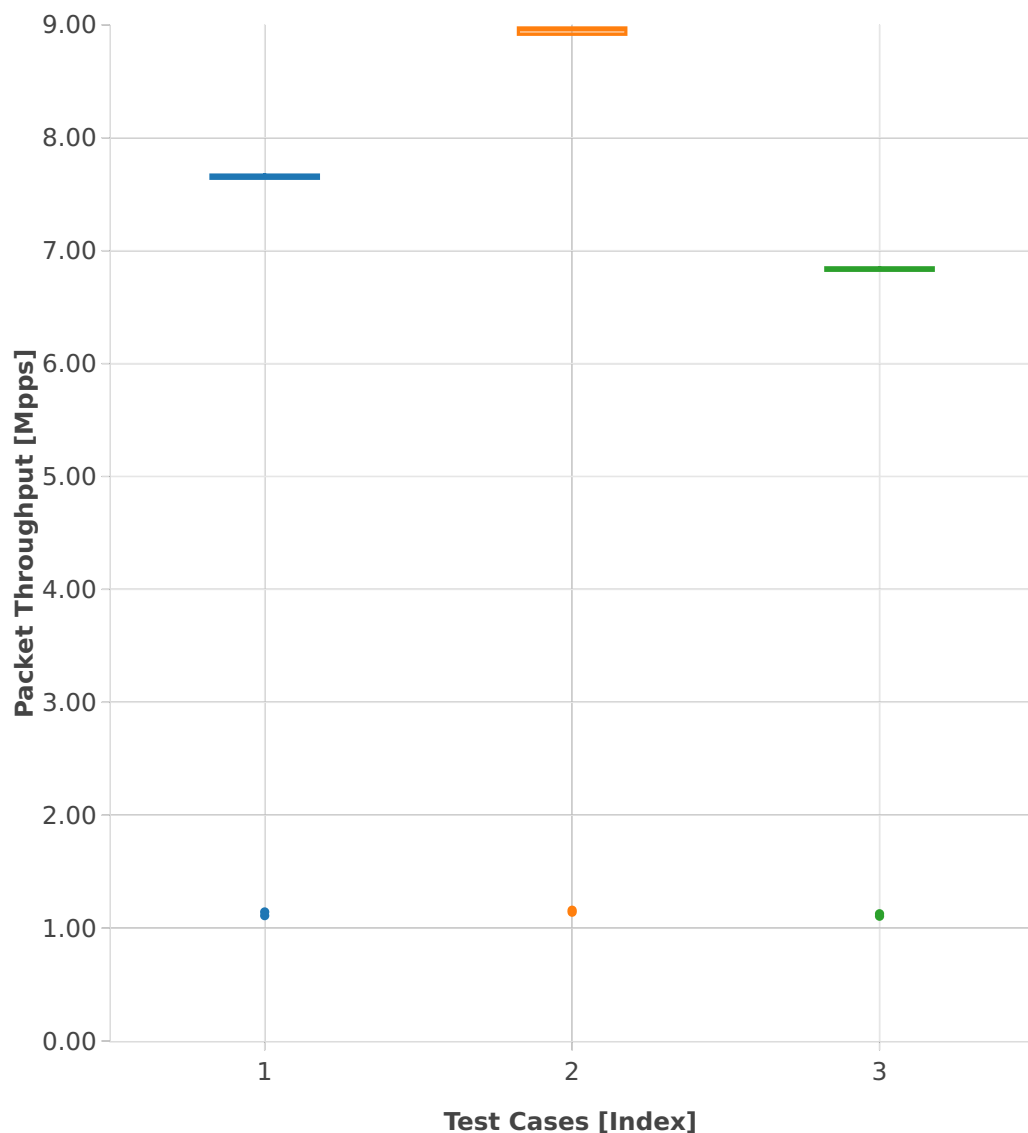

Packet Throughput: ip4tun-3n-hsw-x710-64b-1t1c-base_and_features-ndr

- 1. (10 runs) 10ge2p1x710-ethip4vxlan-l2bdbasemaclrn
- 2. (10 runs) 10ge2p1x710-ethip4vxlan-l2xcbase
- 3. (10 runs) 10ge2p1x710-ethip4lispip4-ip4base