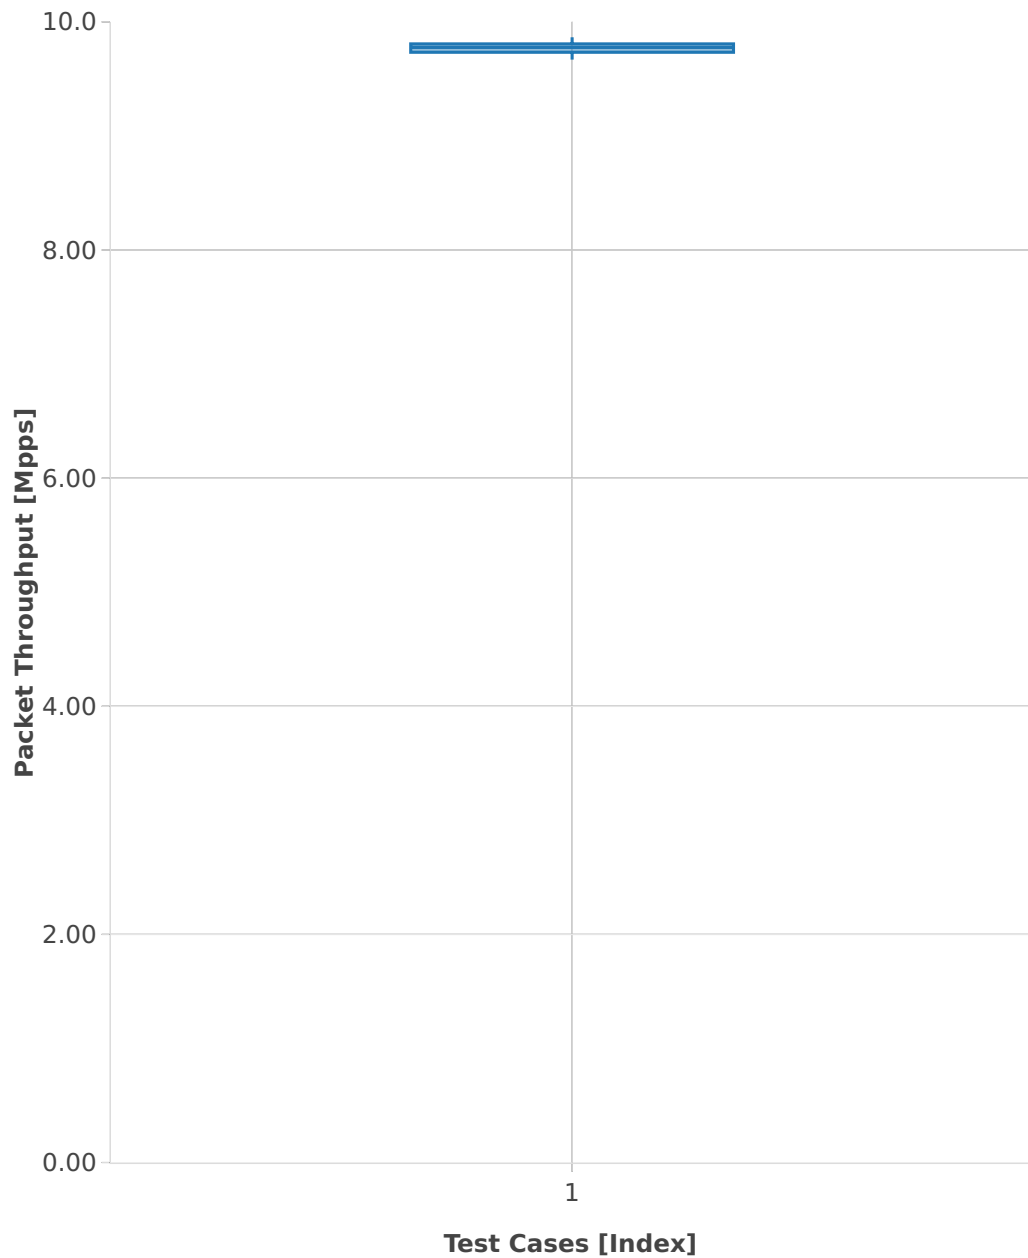

# Packet Throughput: ip4tun-3n-hsw-x520-64b-2t2c-base\_and\_features-pdr

■ 1. (10 runs) 10ge2p1x520-ethip4lispip6-ip4base