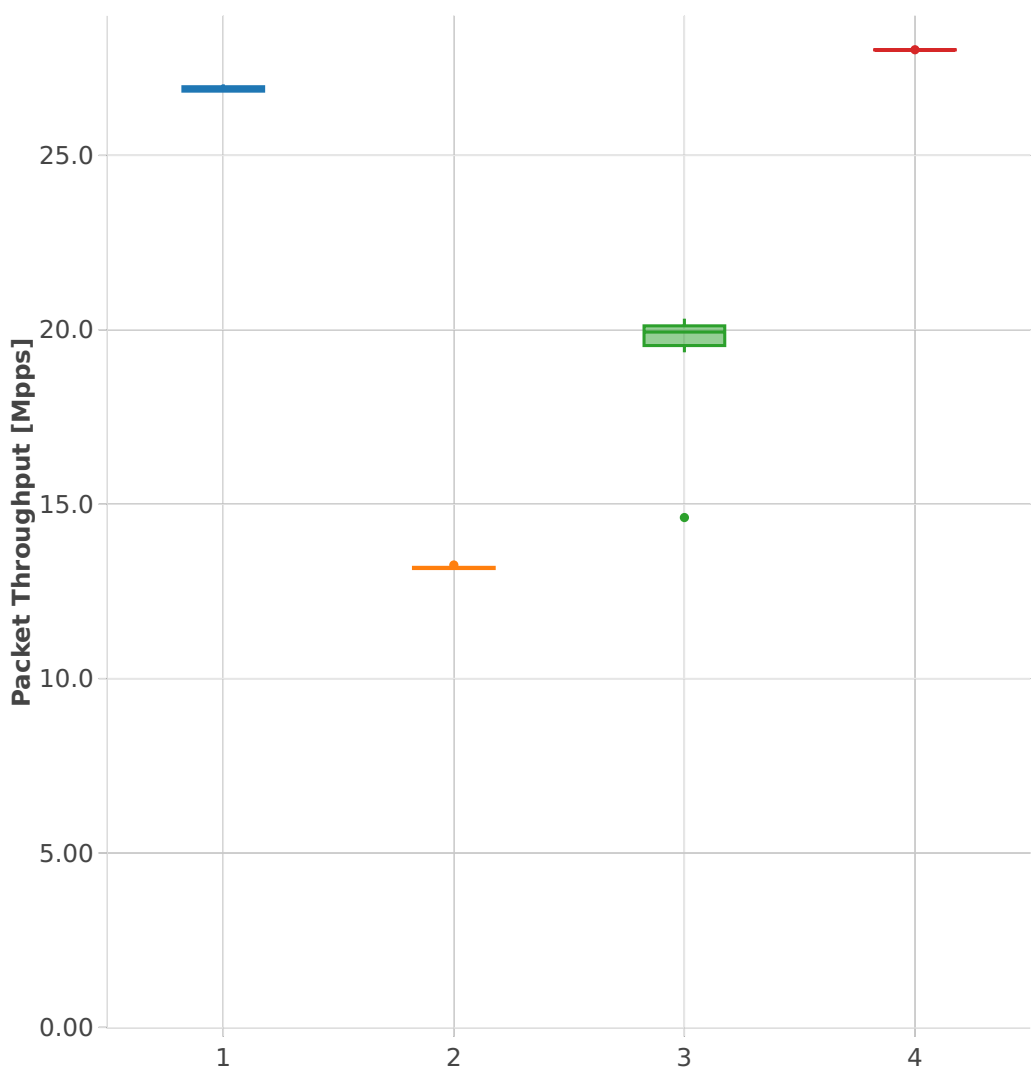

Packet Throughput: ip4-3n-skx-x710-64b-4t2c-features-pdr

- 1. (11 runs) 10ge2p1x710-dot1q-ip4base
- 2. (11 runs) 10ge2p1x710-ethip4udp-ip4base-nat44
- 3. (11 runs) 10ge2p1x710-ethip4-ip4base-ipolicemarkbase
- 4. (11 runs) 10ge2p1x710-ethip4-ip4base-...