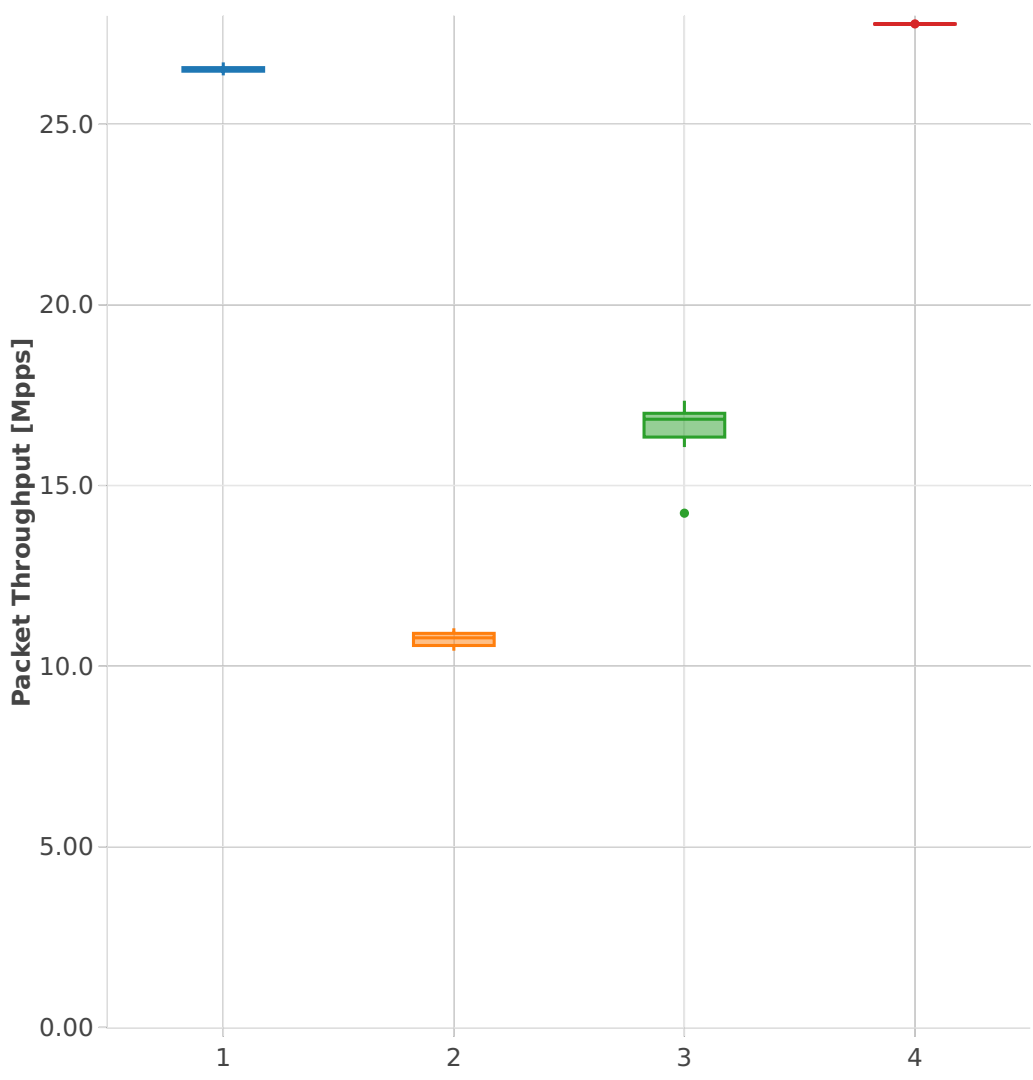

Packet Throughput: ip4-3n-skx-x710-64b-4t2c-features-ndr

- 1. (11 runs) 10ge2p1x710-dot1q-ip4base
- 2. (11 runs) 10ge2p1x710-ethip4udp-ip4base-nat44
- 3. (11 runs) 10ge2p1x710-ethip4-ip4base-ipolicemarkbase
- 4. (11 runs) 10ge2p1x710-ethip4-ip4base-...