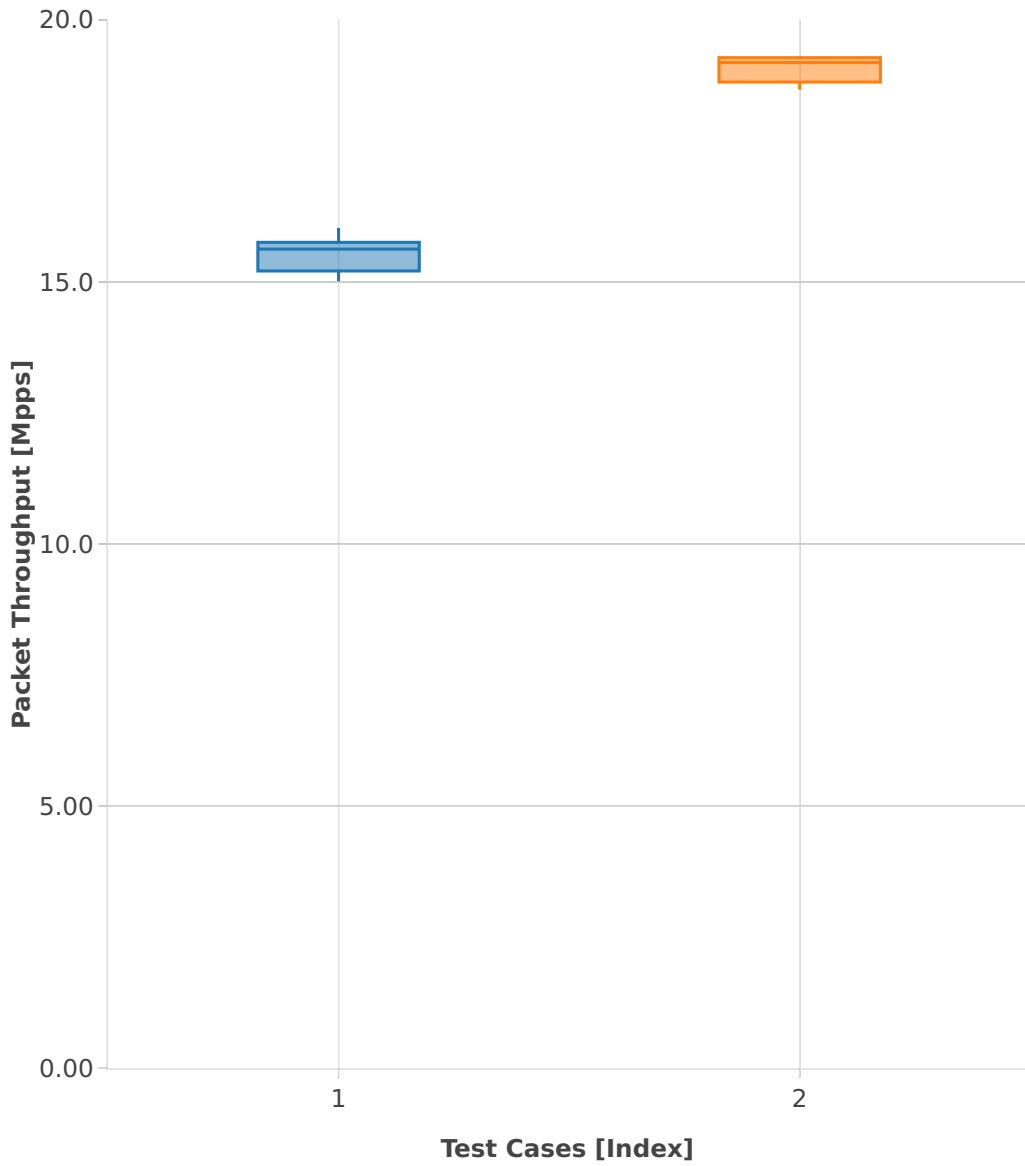

Packet Throughput: ip4-3n-skx-x710-64b-4t2c-features-iacl-pdr

- 1. (11 runs) 10ge2p1x710-ethip4udp-ip4base-iacl50sl-10kflows
- 2. (11 runs) 10ge2p1x710-ethip4udp-ip4base-iacl50sf-10kflows