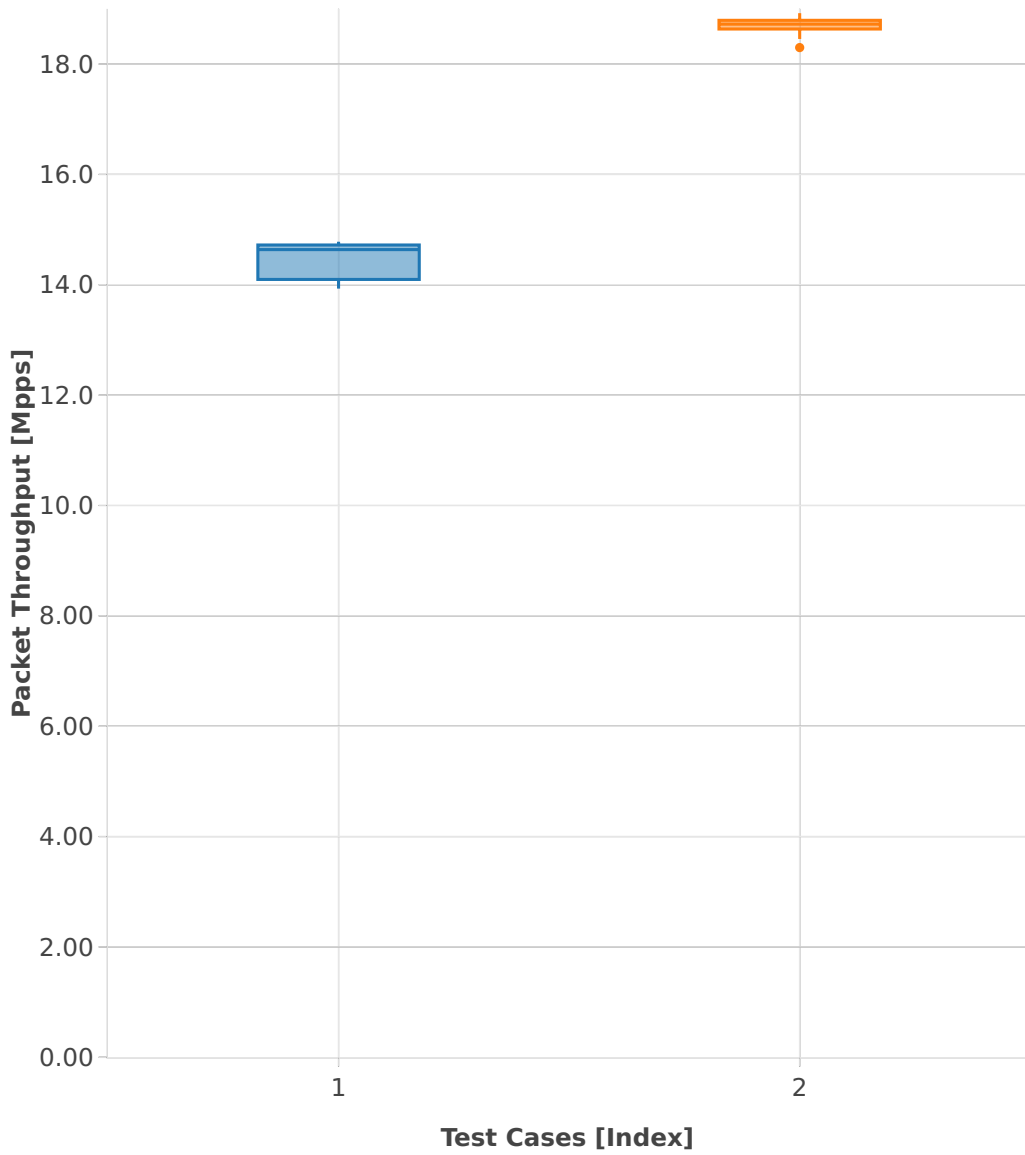

Packet Throughput: ip4-3n-skx-x710-64b-4t2c-features-iacl-ndr

- 1. (11 runs) 10ge2p1x710-ethip4udp-ip4base-iacl50sl-10kflows
- 2. (11 runs) 10ge2p1x710-ethip4udp-ip4base-iacl50sf-10kflows