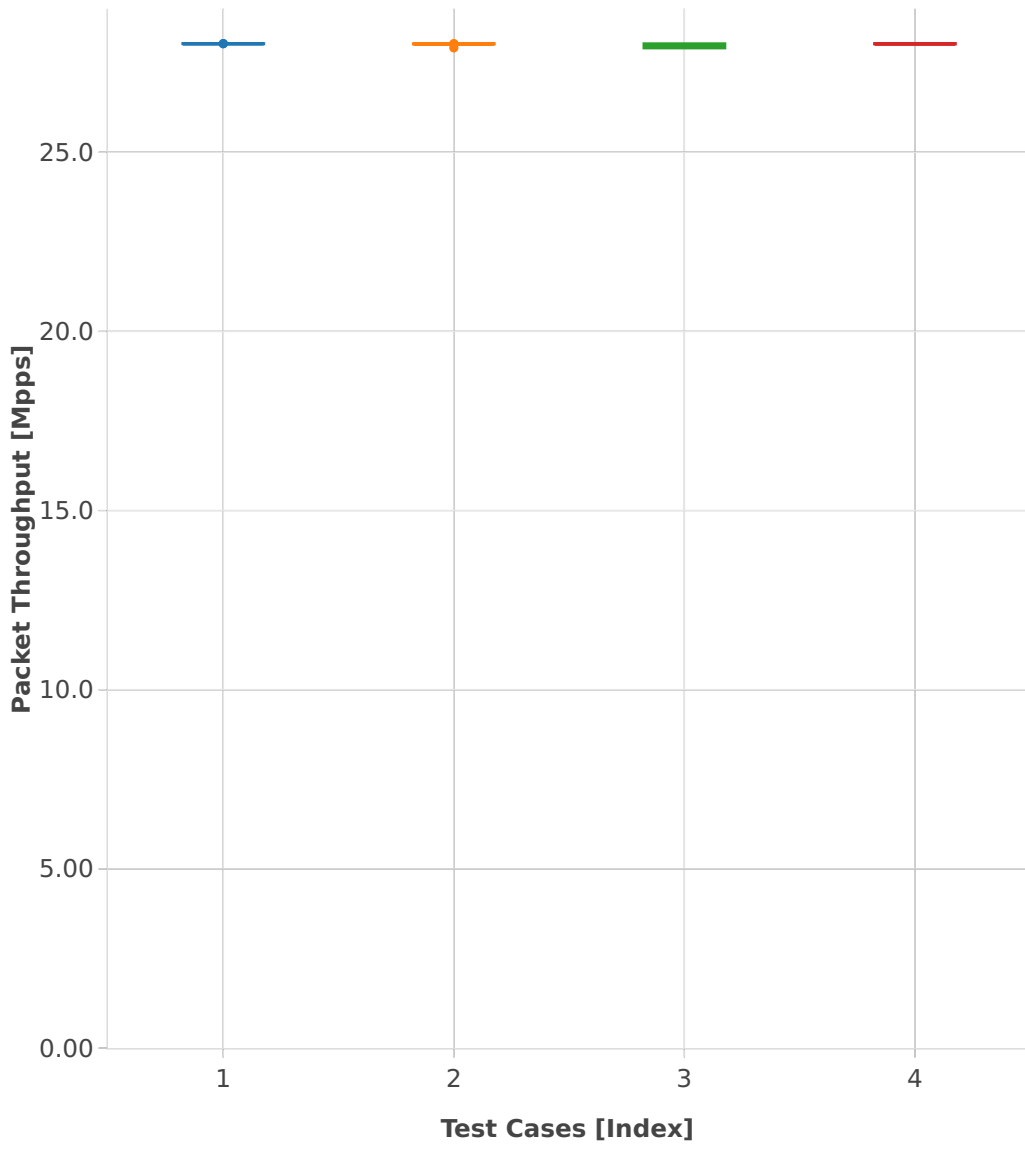

Packet Throughput: ip4-3n-skx-x710-64b-4t2c-base_and_scale-pdr

- 1. (11 runs) 10ge2p1x710-ethip4-ip4base
- 2. (11 runs) 10ge2p1x710-ethip4-ip4scale20k
- 3. (10 runs) 10ge2p1x710-ethip4-ip4scale200k
- 4. (11 runs) 10ge2p1x710-ethip4-ip4scale2m