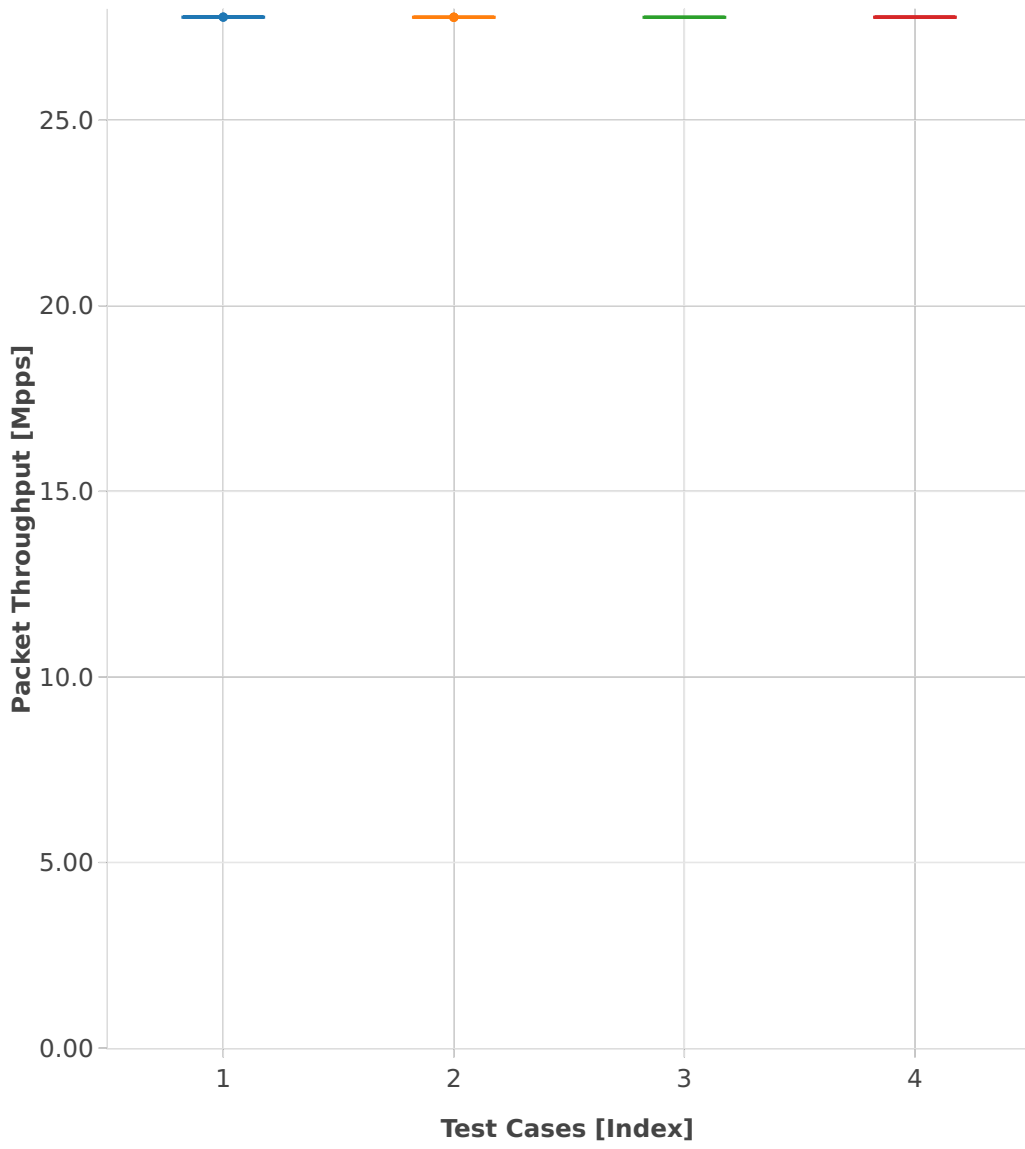

Packet Throughput: ip4-3n-skx-x710-64b-4t2c-base_and_scale-ndr

- 1. (11 runs) 10ge2p1x710-ethip4-ip4base
- 2. (11 runs) 10ge2p1x710-ethip4-ip4scale20k
- 3. (10 runs) 10ge2p1x710-ethip4-ip4scale200k
- 4. (11 runs) 10ge2p1x710-ethip4-ip4scale2m