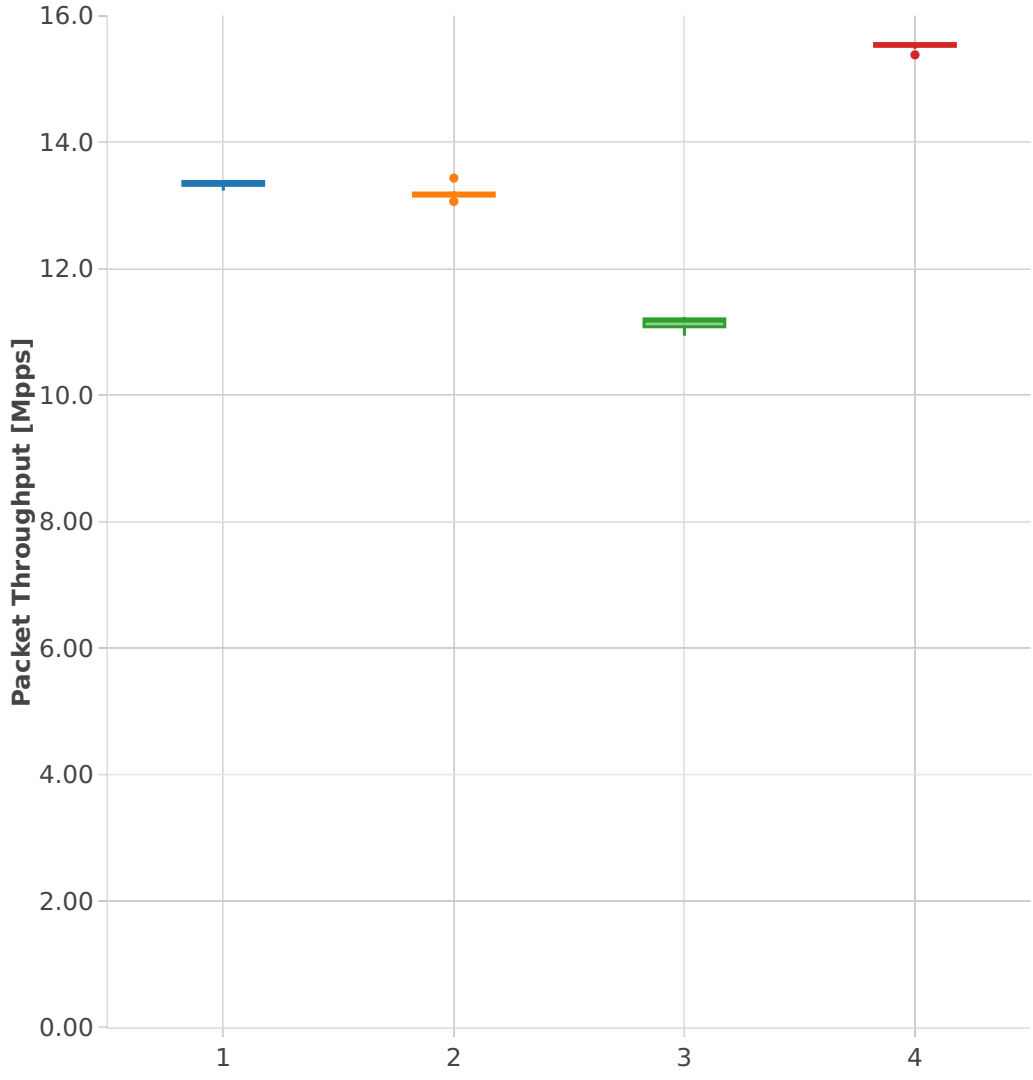

# Packet Throughput: ip4-3n-skx-x710-64b-2t1c-features-pdr

- 1. (11 runs) 10ge2p1x710-dot1q-ip4base
- 2. (11 runs) 10ge2p1x710-ethip4udp-ip4base-nat44
- 3. (11 runs) 10ge2p1x710-ethip4-ip4base-ipolicemarkbase
- 4. (11 runs) 10ge2p1x710-ethip4-ip4base-.....