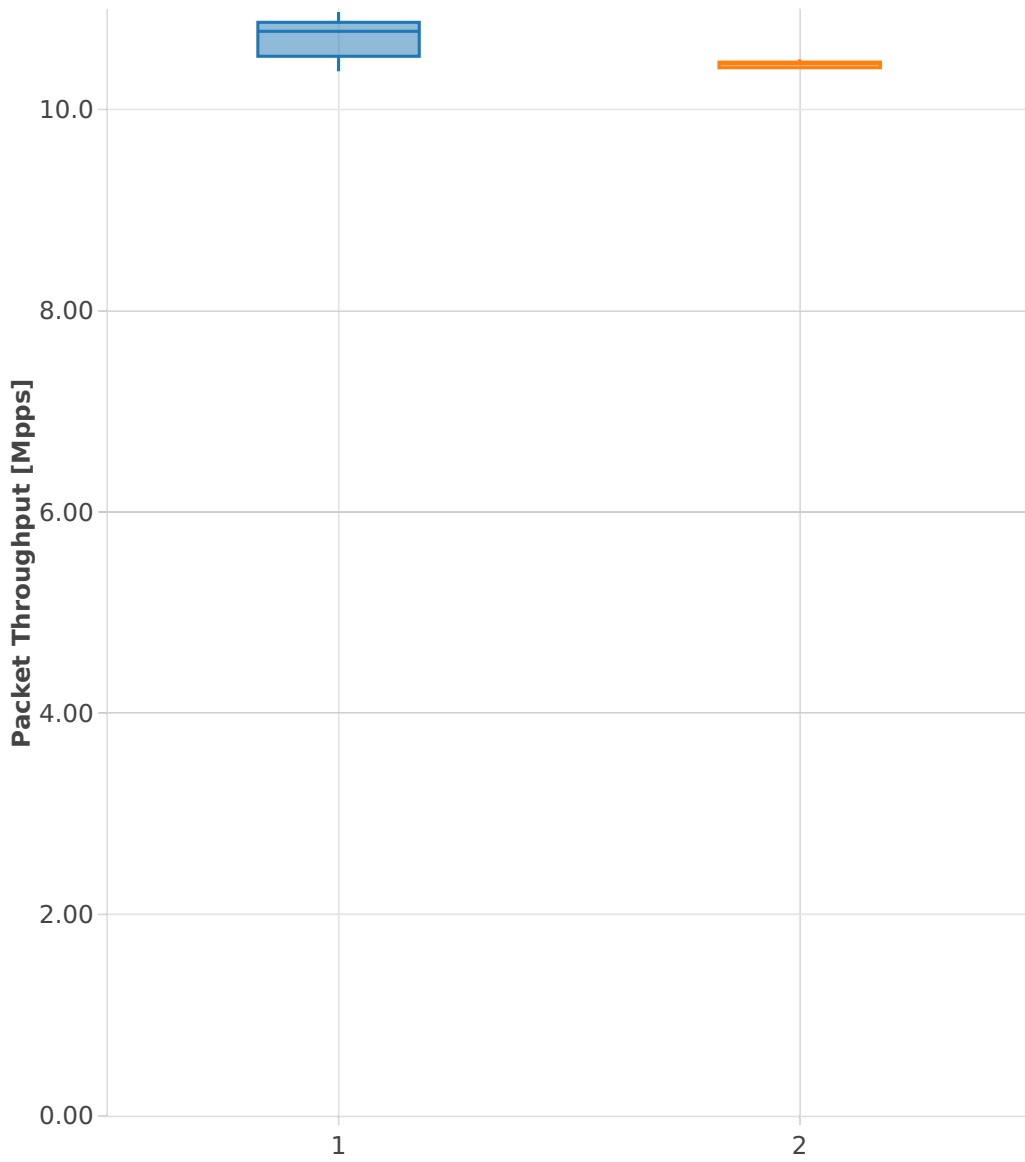

# Packet Throughput: ip4-3n-skx-x710-64b-2t1c-features-nat44-ndr

- 1. (11 runs) 10ge2p1x710-ethip4udp-ip4base-nat44
- 2. (11 runs) 10ge2p1x710-ethip4udp-ip4scale1000-  
ip4base-nat44