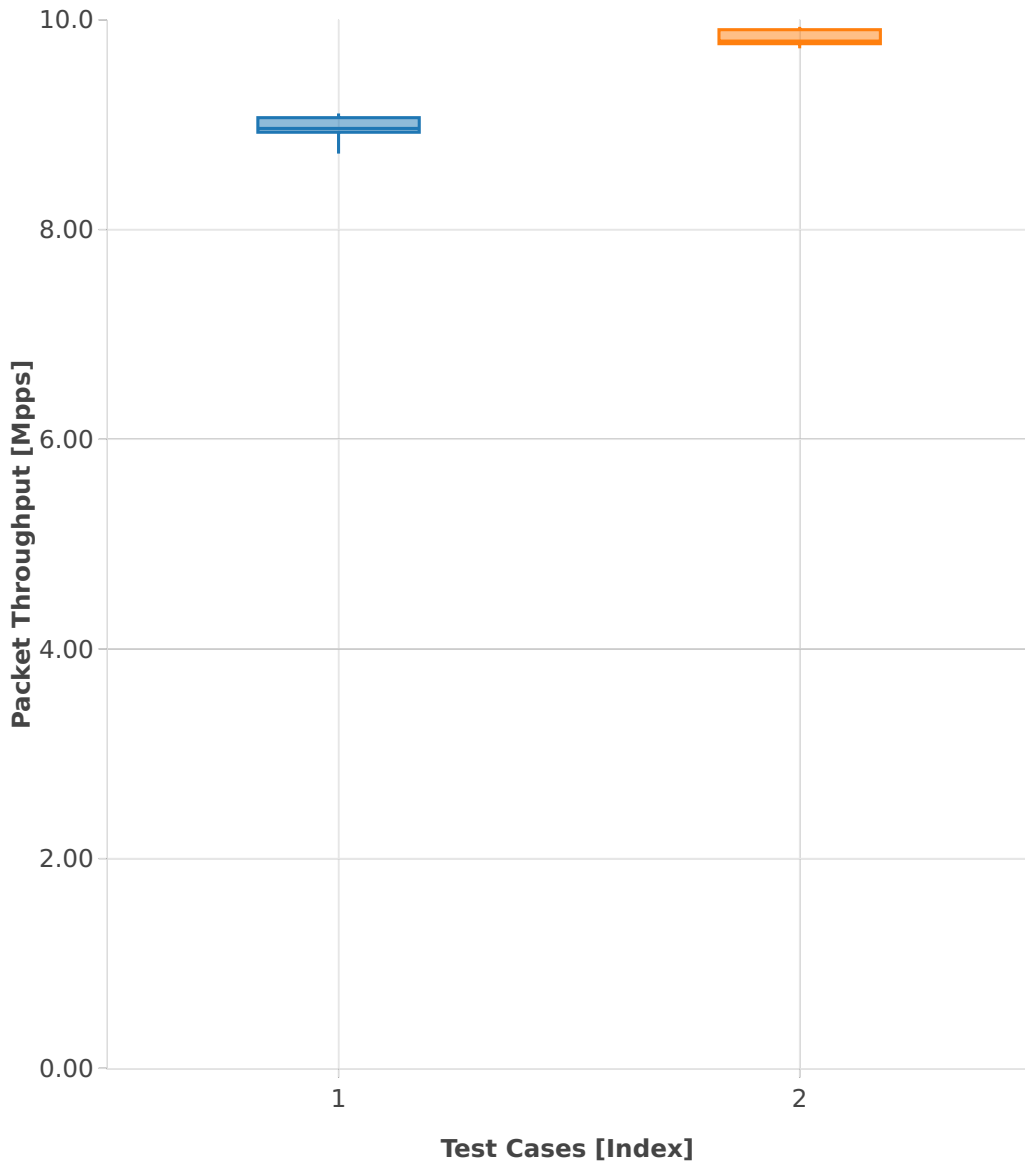

Packet Throughput: ip4-3n-skx-x710-64b-2t1c-features-iacl-pdr

- 1. (11 runs) 10ge2p1x710-ethip4udp-ip4base-iacl50sl-10kflows
- 2. (11 runs) 10ge2p1x710-ethip4udp-ip4base-iacl50sf-10kflows