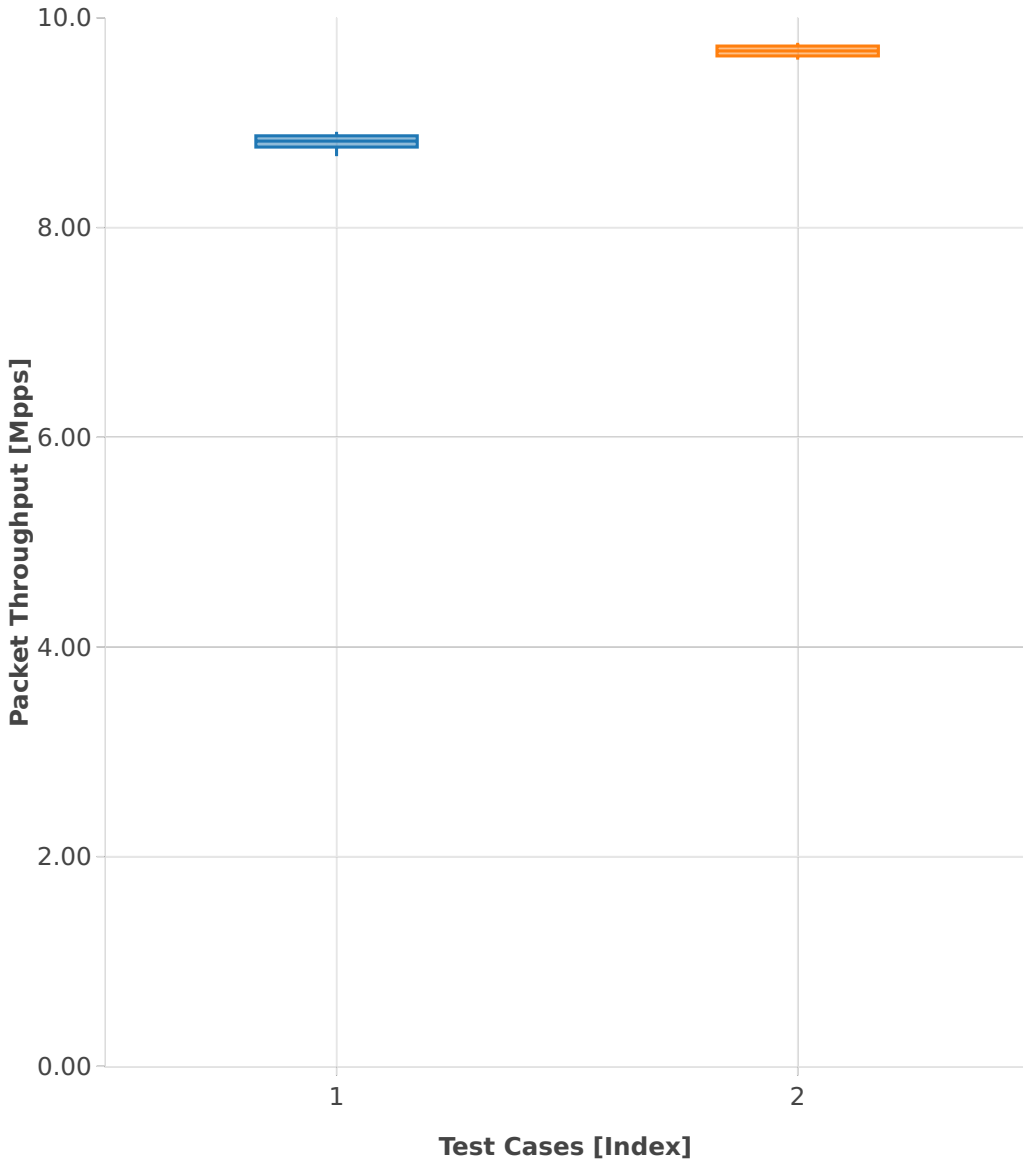

Packet Throughput: ip4-3n-skx-x710-64b-2t1c-features-iacl-ndr

- 1. (11 runs) 10ge2p1x710-ethip4udp-ip4base-iacl50sl-10kflows
- 2. (11 runs) 10ge2p1x710-ethip4udp-ip4base-iacl50sf-10kflows