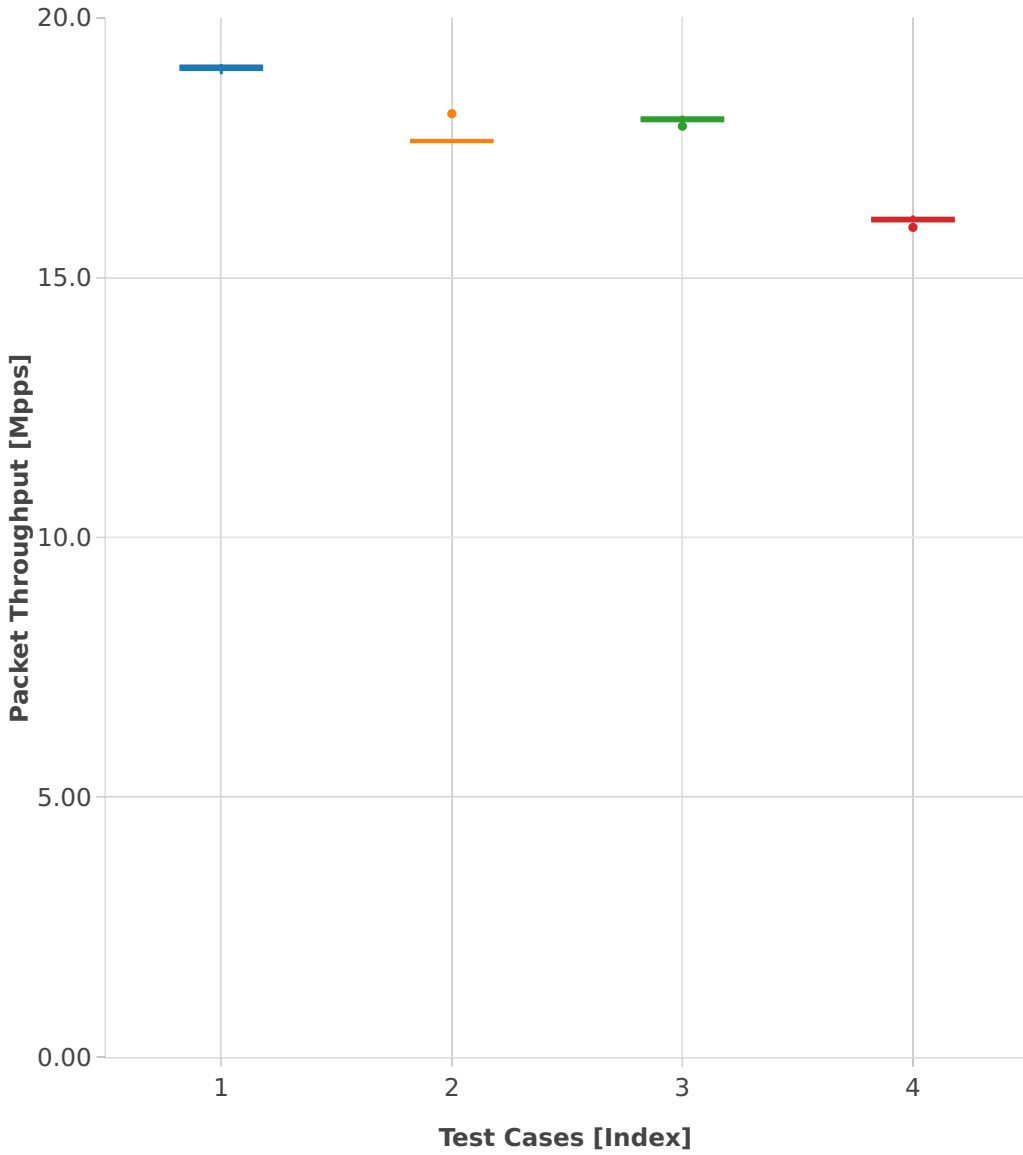

# Packet Throughput: ip4-3n-skx-x710-64b-2t1c-base\_and\_scale-pdr

- 1. (11 runs) 10ge2p1x710-ethip4-ip4base
- 2. (11 runs) 10ge2p1x710-ethip4-ip4scale20k
- 3. (10 runs) 10ge2p1x710-ethip4-ip4scale200k
- 4. (11 runs) 10ge2p1x710-ethip4-ip4scale2m