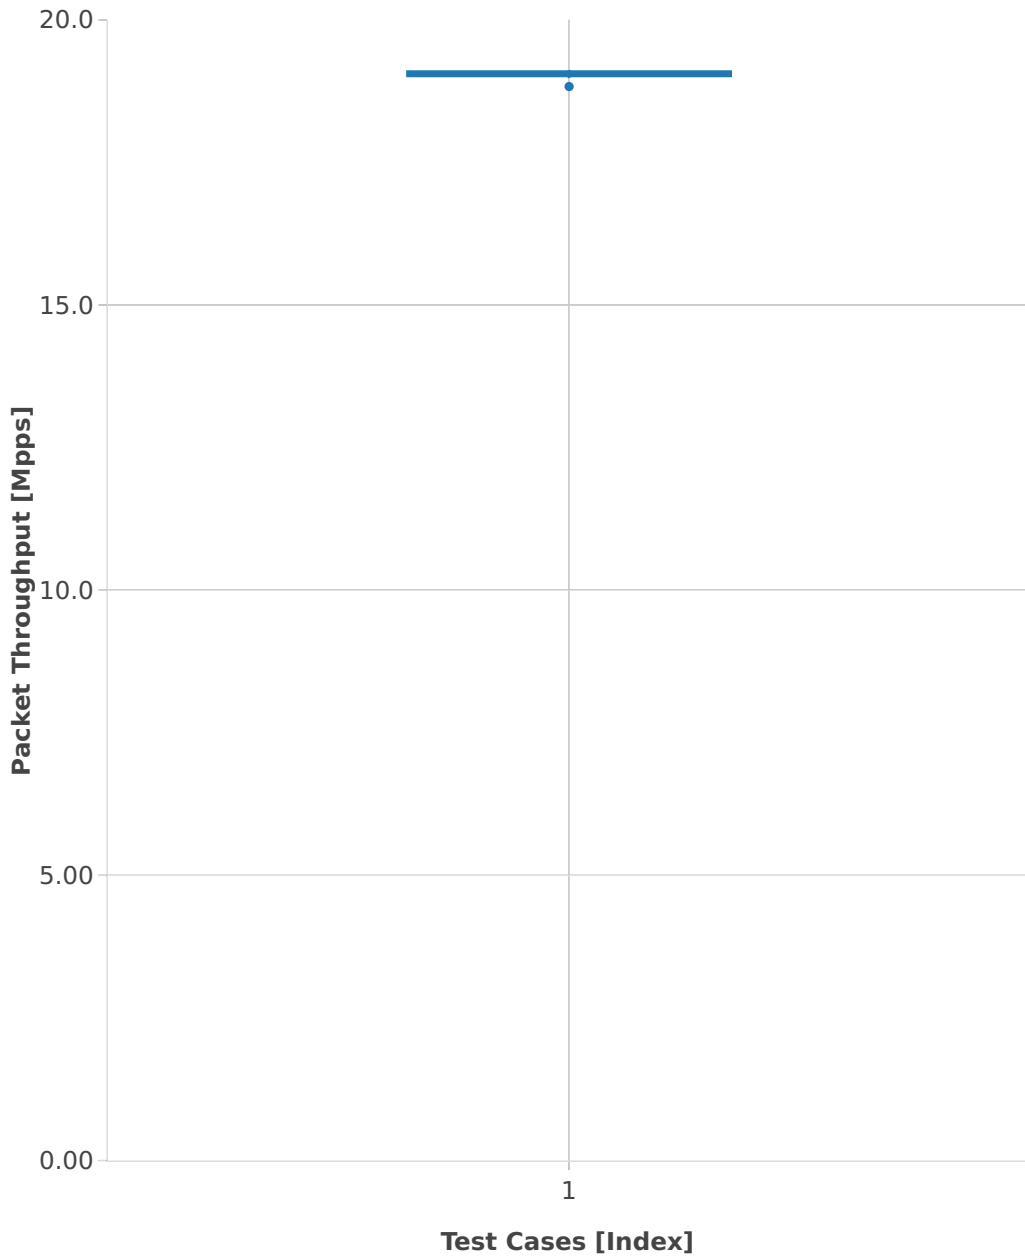

Packet Throughput: ip4-3n-hsw-xl710-64b-2t2c-base_and_scale-pdr

■ 1. (10 runs) 40ge2p1xl710-ethip4-ip4base