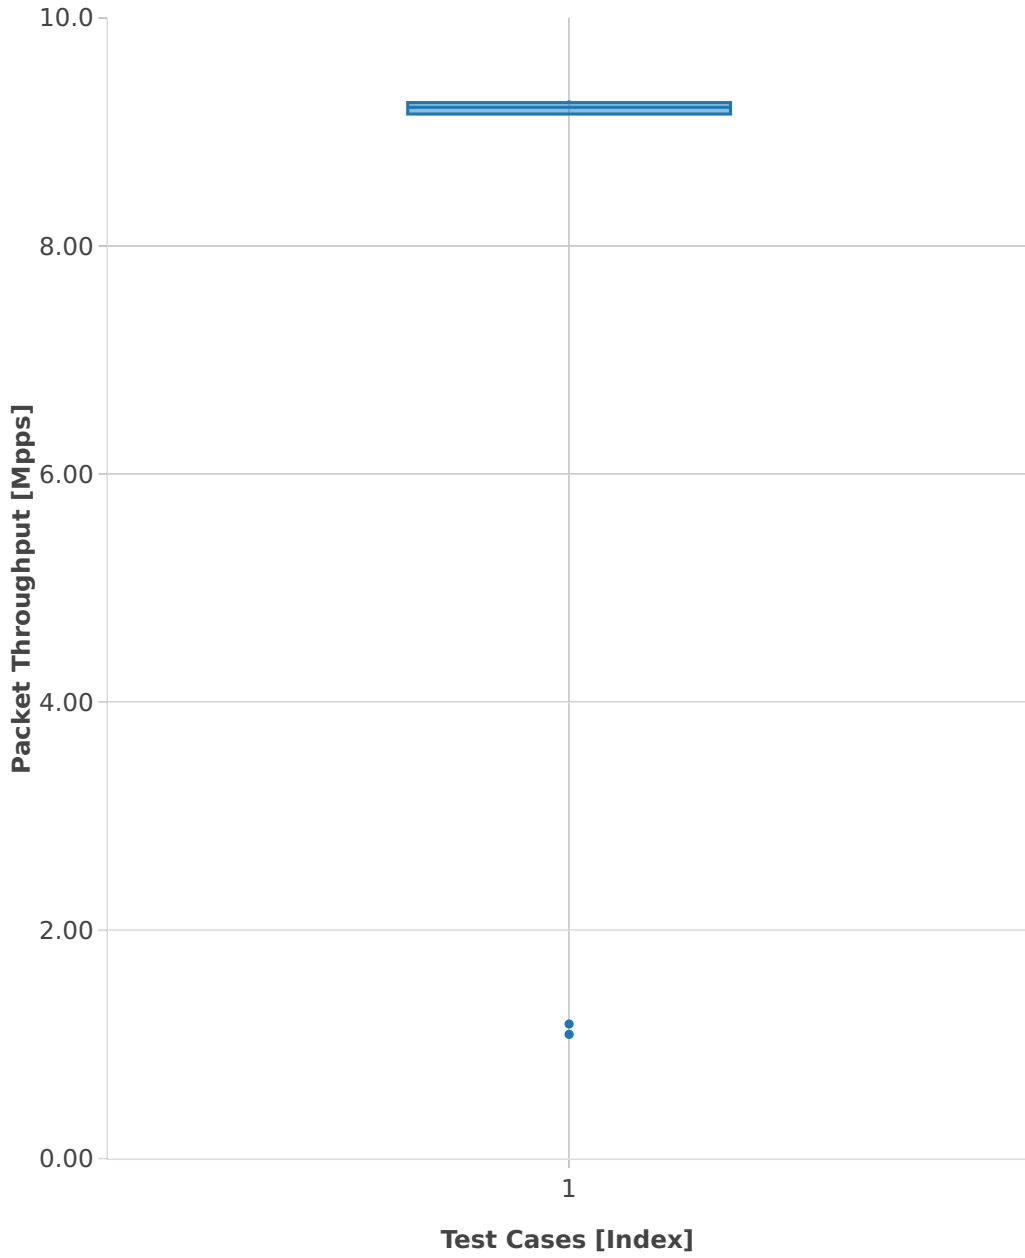

Packet Throughput: ip4-3n-hsw-xl710-64b-1t1c-base_and_scale-ndr

1. (10 runs) 40ge2p1xl710-ethip4-ip4base