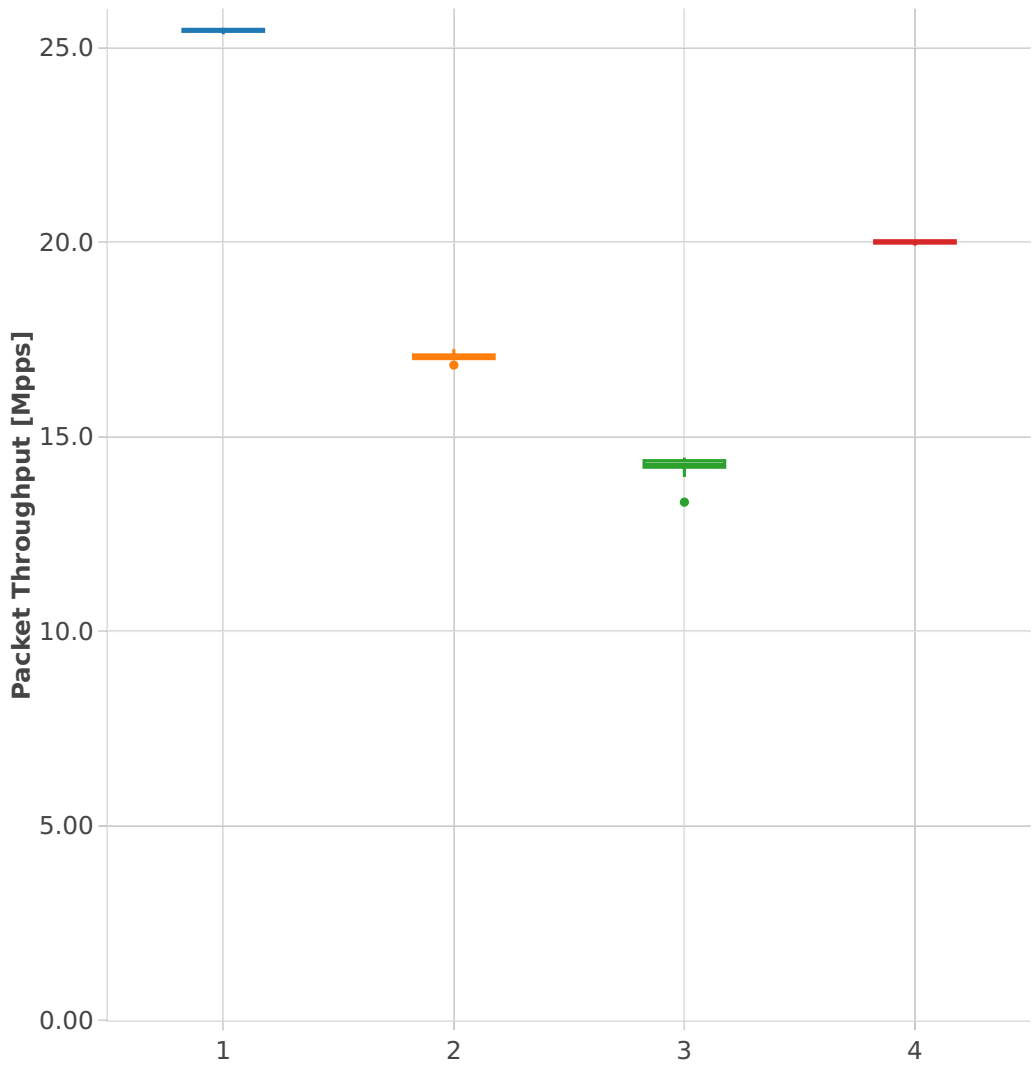

Packet Throughput: ip4-3n-hsw-x710-64b-2t2c-features-pdr

- Test Cases [Index]**
- 1. (10 runs) 10ge2p1x710-ethip4-ip4base
 - 2. (10 runs) 10ge2p1x710-ethip4udp-ip4base-nat44
 - 3. (10 runs) 10ge2p1x710-ethip4-ip4base-ipolicemarkbase
 - 4. (10 runs) 10ge2p1x710-ethip4-ip4base-.....