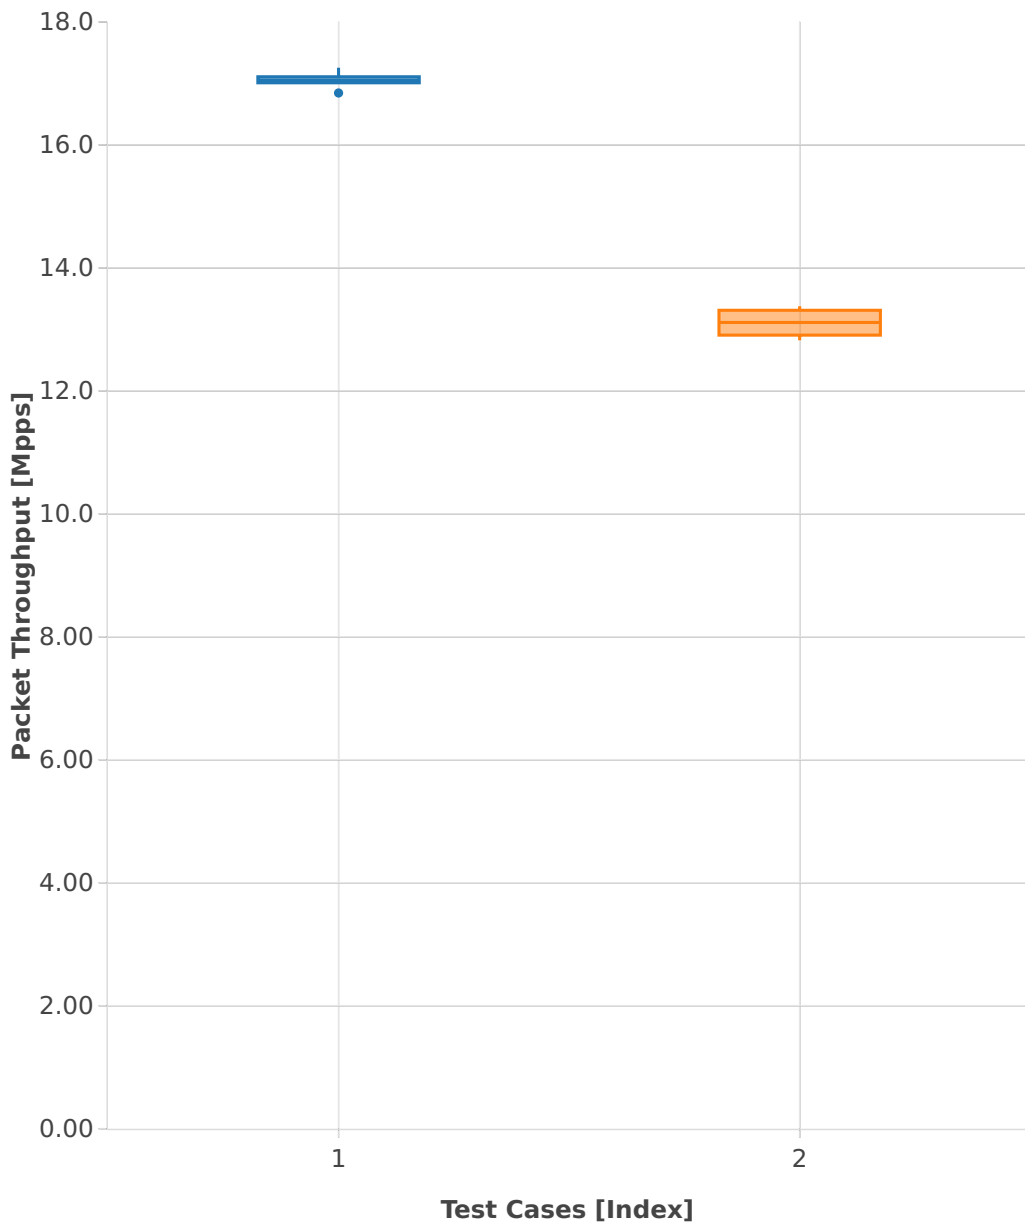

# Packet Throughput: ip4-3n-hsw-x710-64b-2t2c-features-nat44-pdr

- 1. (10 runs) 10ge2p1x710-ethip4udp-ip4base-nat44
- 2. (10 runs) 10ge2p1x710-ethip4udp-ip4scale1000-  
ip4base-nat44