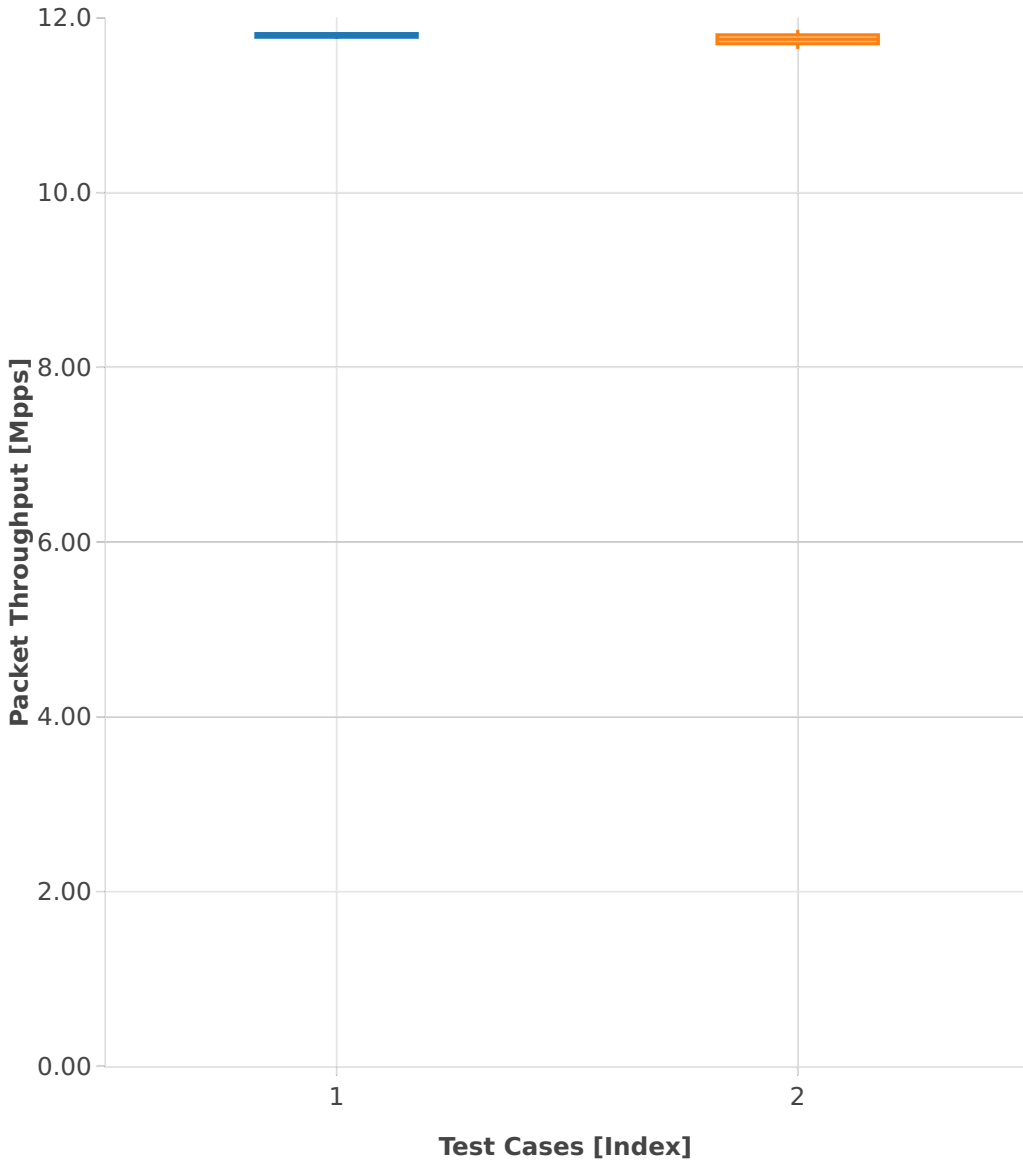

Packet Throughput: ip4-3n-hsw-x710-64b-2t2c-features-iacl-pdr

- 1. (10 runs) 10ge2p1x710-ethip4udp-ip4base-iacl50sl-10kflows
- 2. (10 runs) 10ge2p1x710-ethip4udp-ip4base-iacl50sf-10kflows