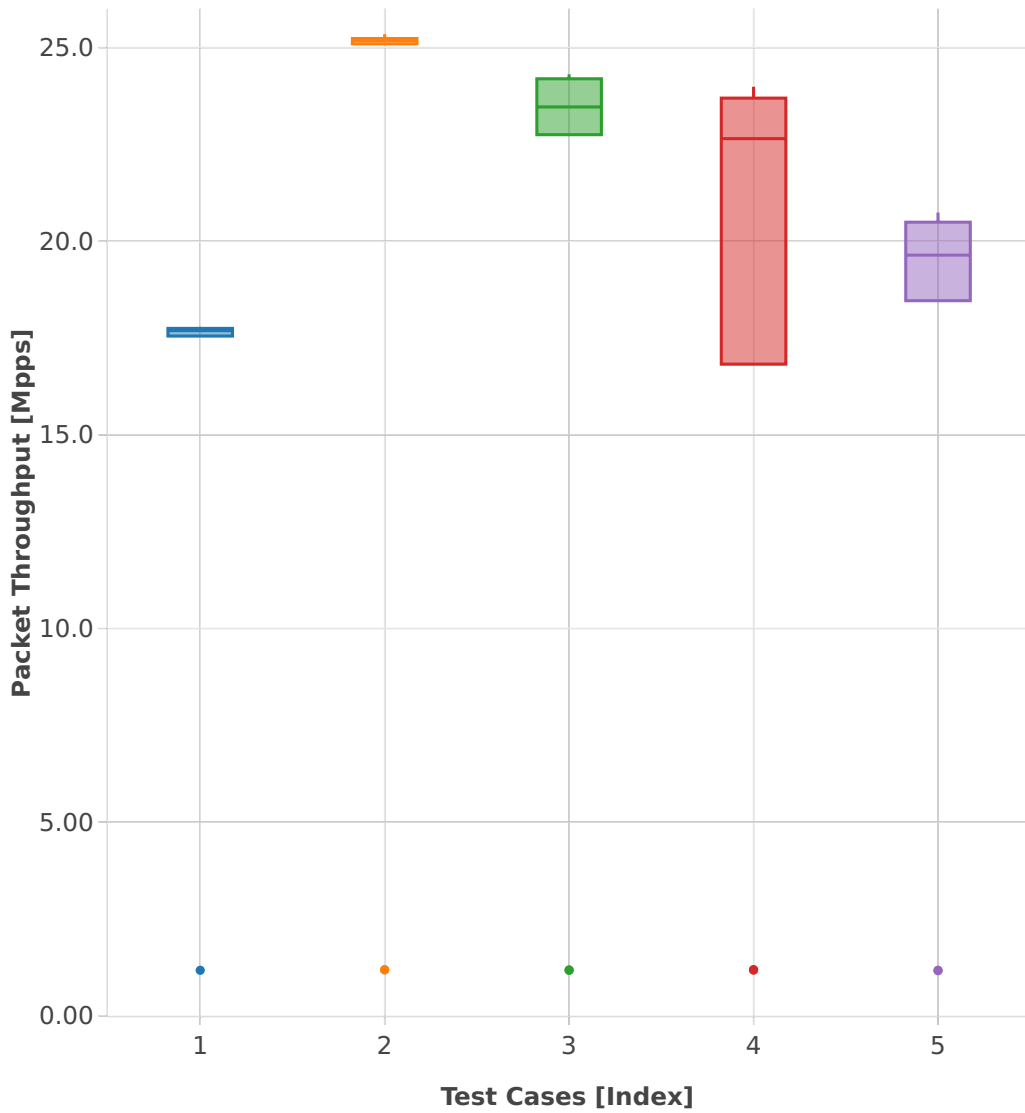

Packet Throughput: ip4-3n-hsw-x710-64b-2t2c-base_and_scale-ndr

- 1. (10 runs) 10ge2p1x710-dot1q-ip4base
- 2. (10 runs) 10ge2p1x710-ethip4-ip4base
- 3. (10 runs) 10ge2p1x710-ethip4-ip4scale20k
- 4. (09 runs) 10ge2p1x710-ethip4-ip4scale200k
- 5. (10 runs) 10ge2p1x710-ethip4-ip4scale2m