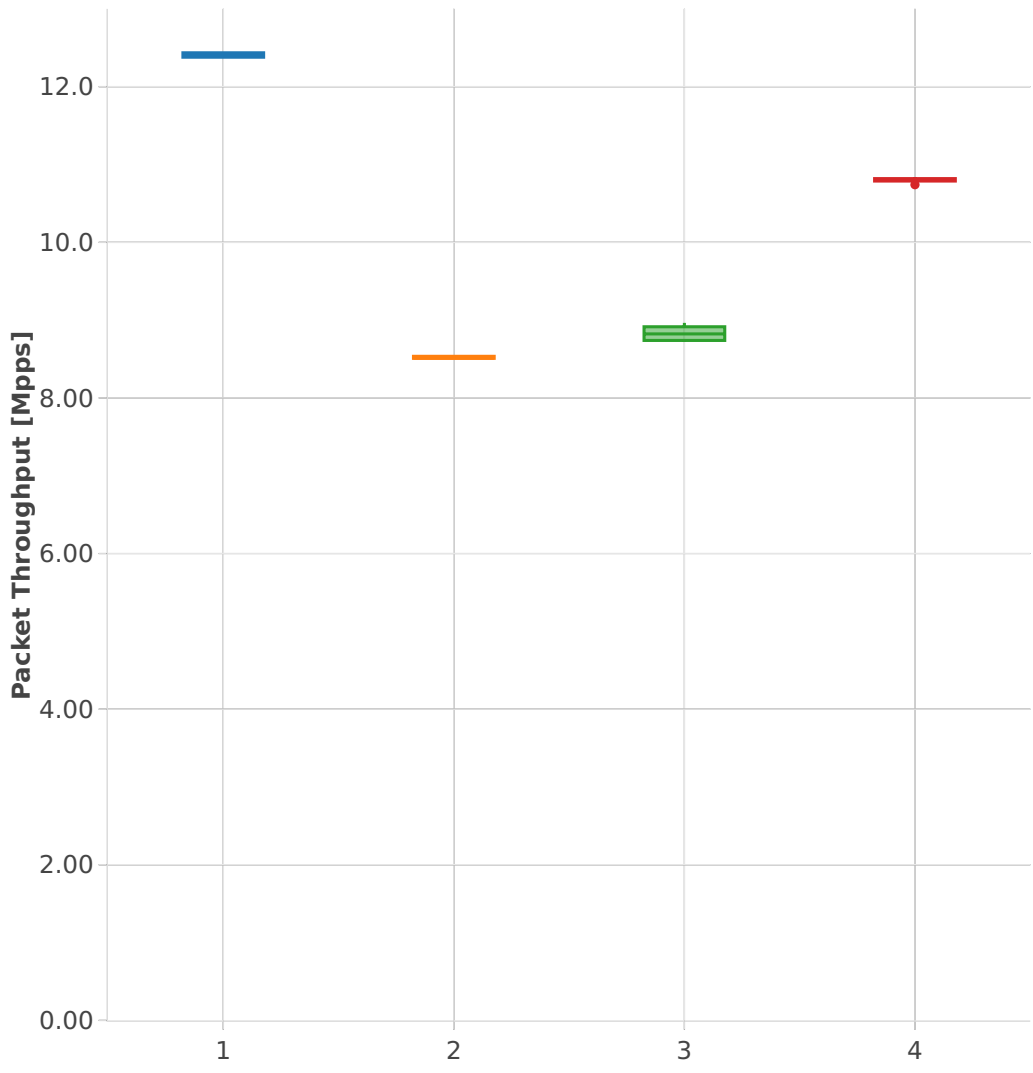

Packet Throughput: ip4-3n-hsw-x710-64b-1t1c-features-pdr

- Test Cases [Index]**
- 1. (10 runs) 10ge2p1x710-ethip4-ip4base
 - 2. (10 runs) 10ge2p1x710-ethip4udp-ip4base-nat44
 - 3. (10 runs) 10ge2p1x710-ethip4-ip4base-ipolicemarkbase
 - 4. (10 runs) 10ge2p1x710-ethip4-ip4base-.....