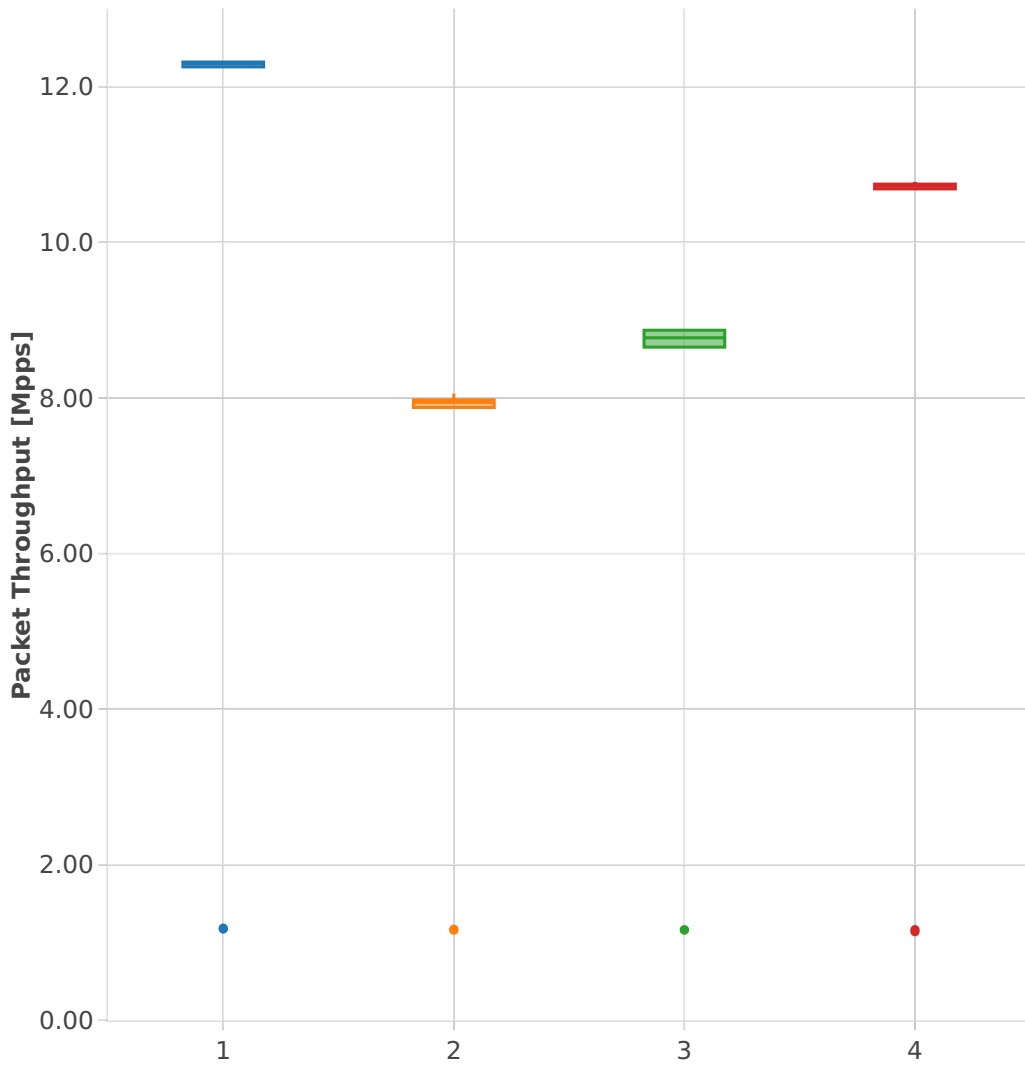

Packet Throughput: ip4-3n-hsw-x710-64b-1t1c-features-ndr

Test Cases [Index]

- 1. (10 runs) 10ge2p1x710-ethip4-ip4base
- 2. (10 runs) 10ge2p1x710-ethip4udp-ip4base-nat44
- 3. (10 runs) 10ge2p1x710-ethip4-ip4base-ipolicemarkbase
- 4. (10 runs) 10ge2p1x710-ethip4-ip4base-...