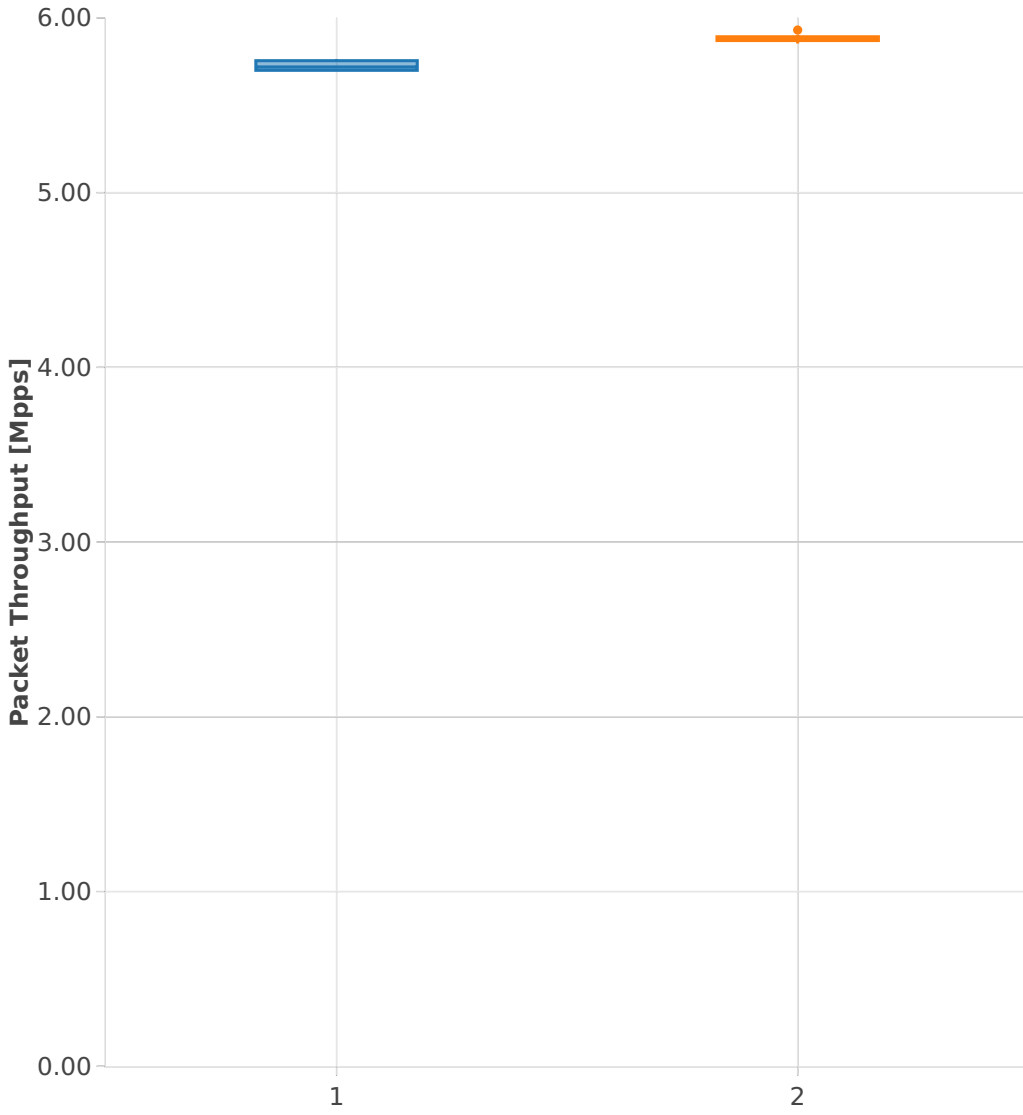

# Packet Throughput: ip4-3n-hsw-x710-64b-1t1c-features-iacl-pdr

- 1. (10 runs) 10ge2p1x710-ethip4udp-ip4base-iacl50sl-10kflows
- 2. (10 runs) 10ge2p1x710-ethip4udp-ip4base-iacl50sf-10kflows