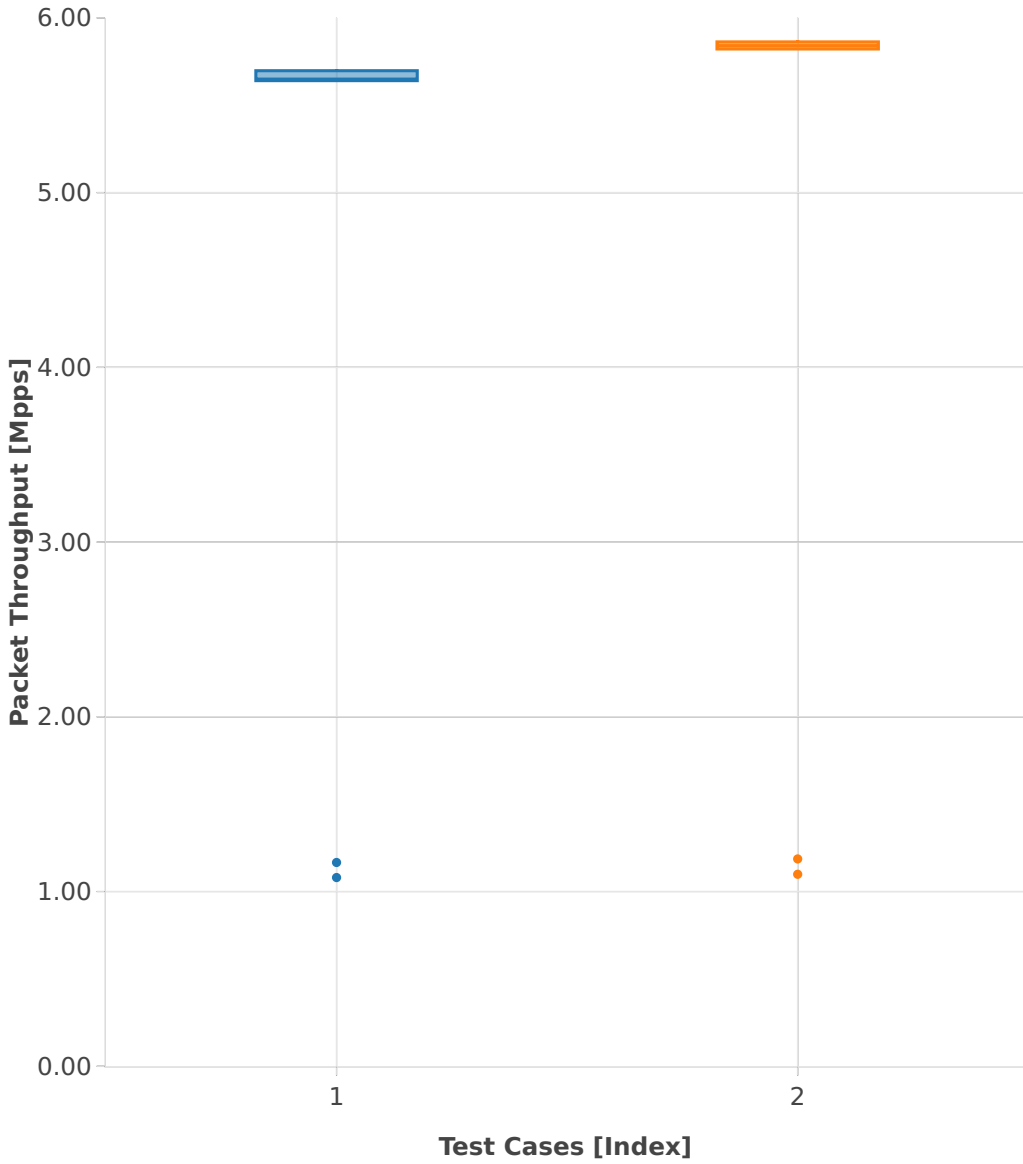

Packet Throughput: ip4-3n-hsw-x710-64b-1t1c-features-iacl-ndr

- 1. (10 runs) 10ge2p1x710-ethip4udp-ip4base-iacl50sl-10kflows
- 2. (10 runs) 10ge2p1x710-ethip4udp-ip4base-iacl50sf-10kflows