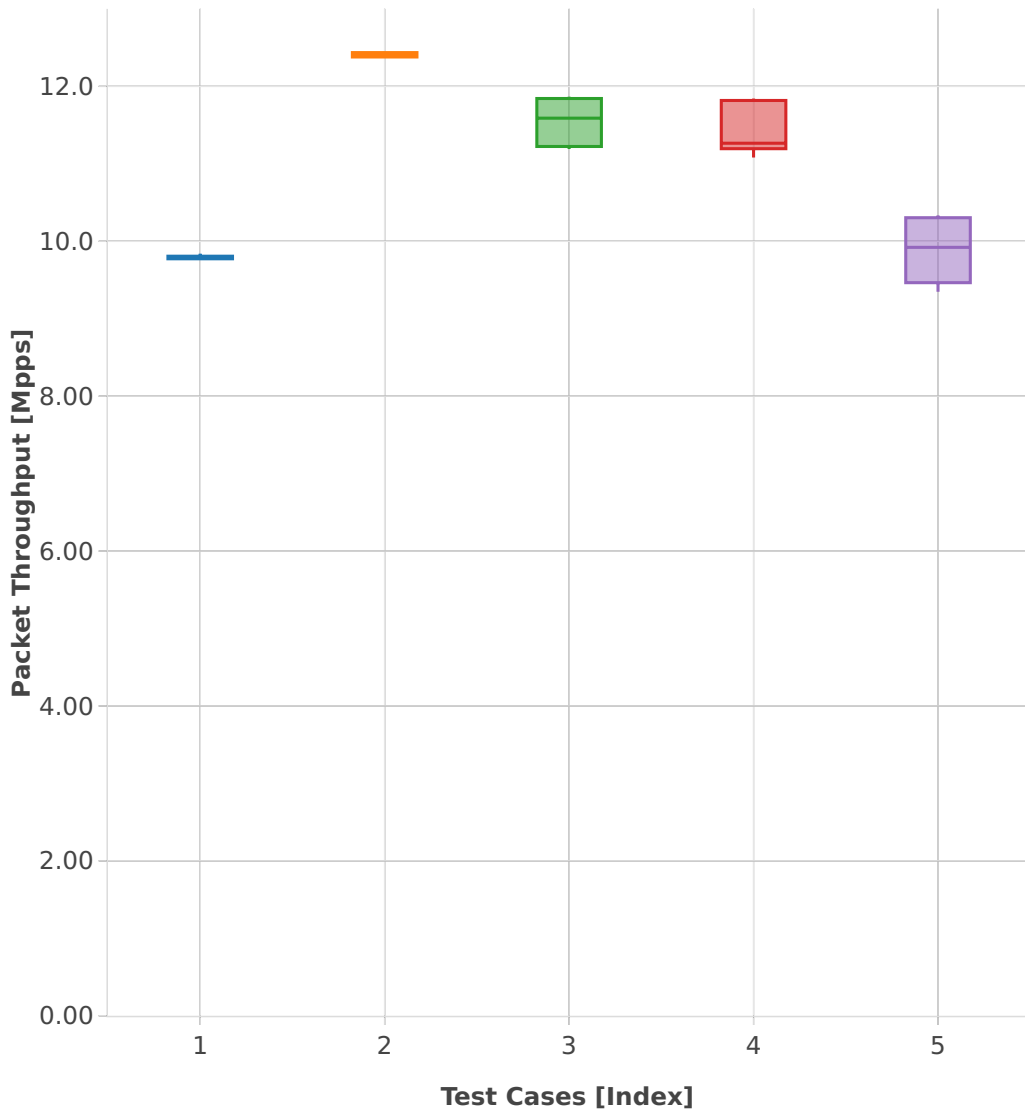

Packet Throughput: ip4-3n-hsw-x710-64b-1t1c-base_and_scale-pdr

- 1. (09 runs) 10ge2p1x710-dot1q-ip4base
- 2. (10 runs) 10ge2p1x710-ethip4-ip4base
- 3. (10 runs) 10ge2p1x710-ethip4-ip4scale20k
- 4. (09 runs) 10ge2p1x710-ethip4-ip4scale200k
- 5. (10 runs) 10ge2p1x710-ethip4-ip4scale2m