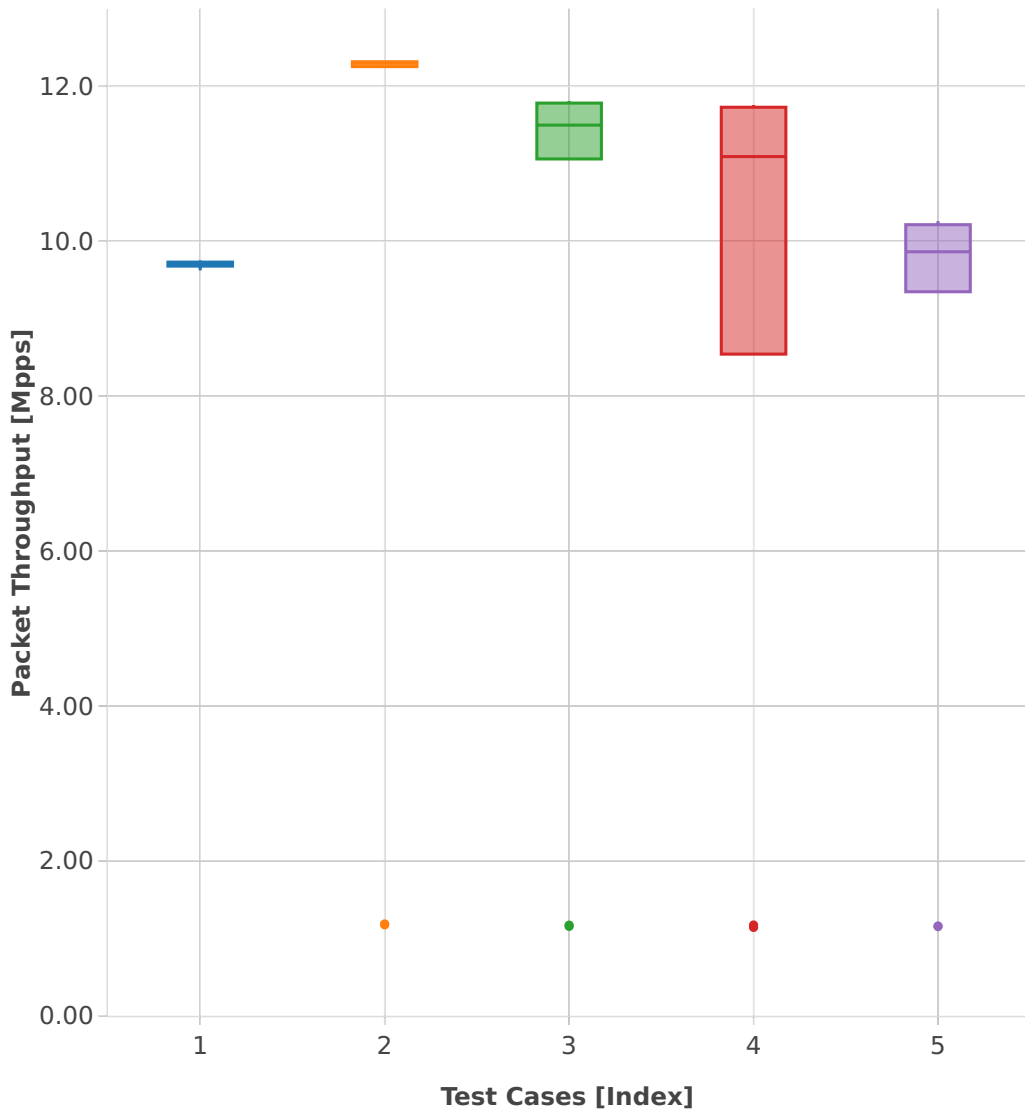

# Packet Throughput: ip4-3n-hsw-x710-64b-1t1c-base\_and\_scale-ndr

- 1. (09 runs) 10ge2p1x710-dot1q-ip4base
- 2. (10 runs) 10ge2p1x710-ethip4-ip4base
- 3. (10 runs) 10ge2p1x710-ethip4-ip4scale20k
- 4. (09 runs) 10ge2p1x710-ethip4-ip4scale200k
- 5. (10 runs) 10ge2p1x710-ethip4-ip4scale2m