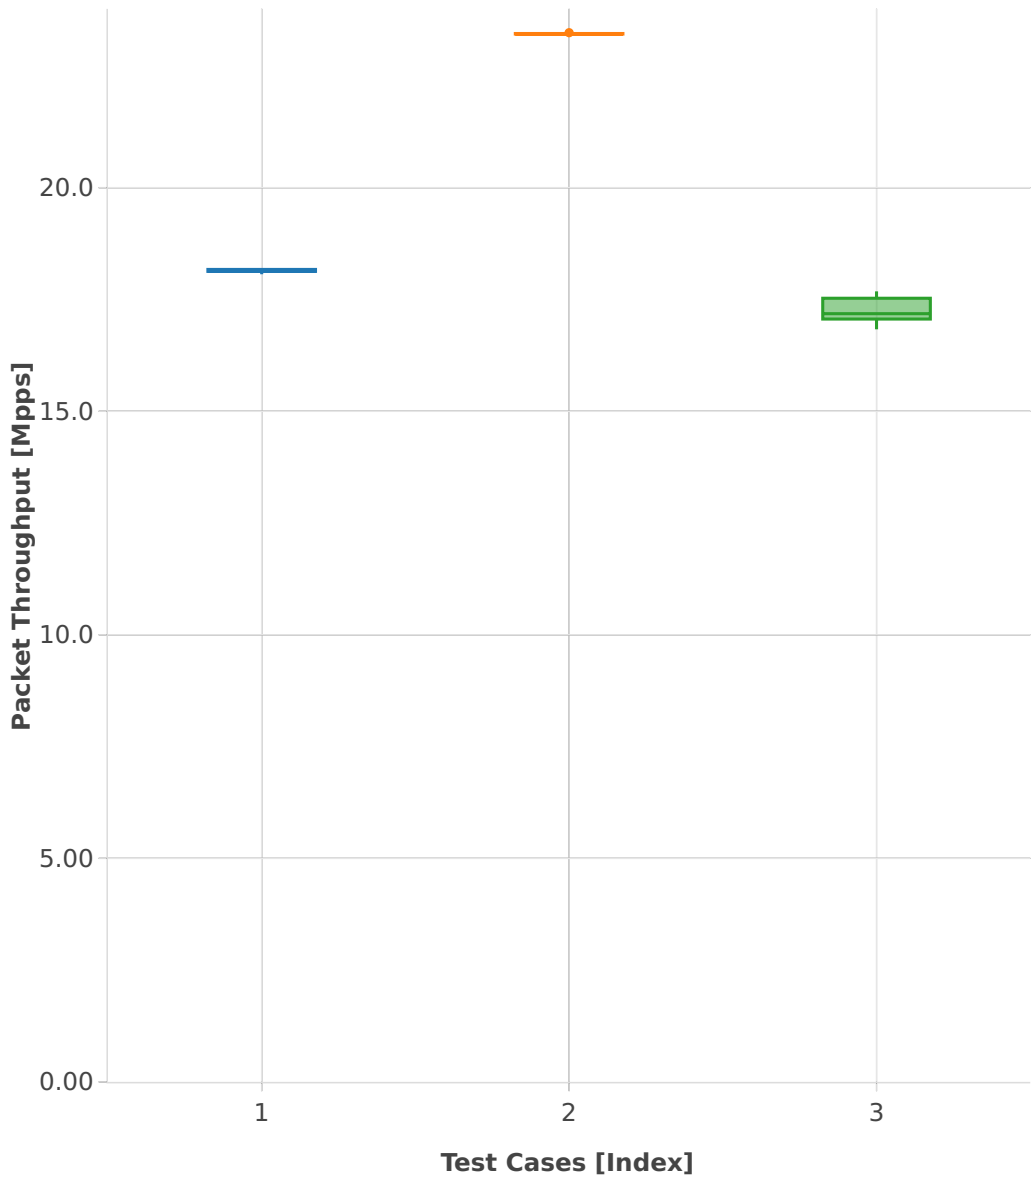

# Packet Throughput: ip4-3n-hsw-x520-64b-2t2c-features-pdr

- 1. (10 runs) 10ge2p1x520-dot1q-ip4base
- 2. (10 runs) 10ge2p1x520-ethip4-ip4base
- 3. (10 runs) 10ge2p1x520-ethip4udp-ip4base-nat44