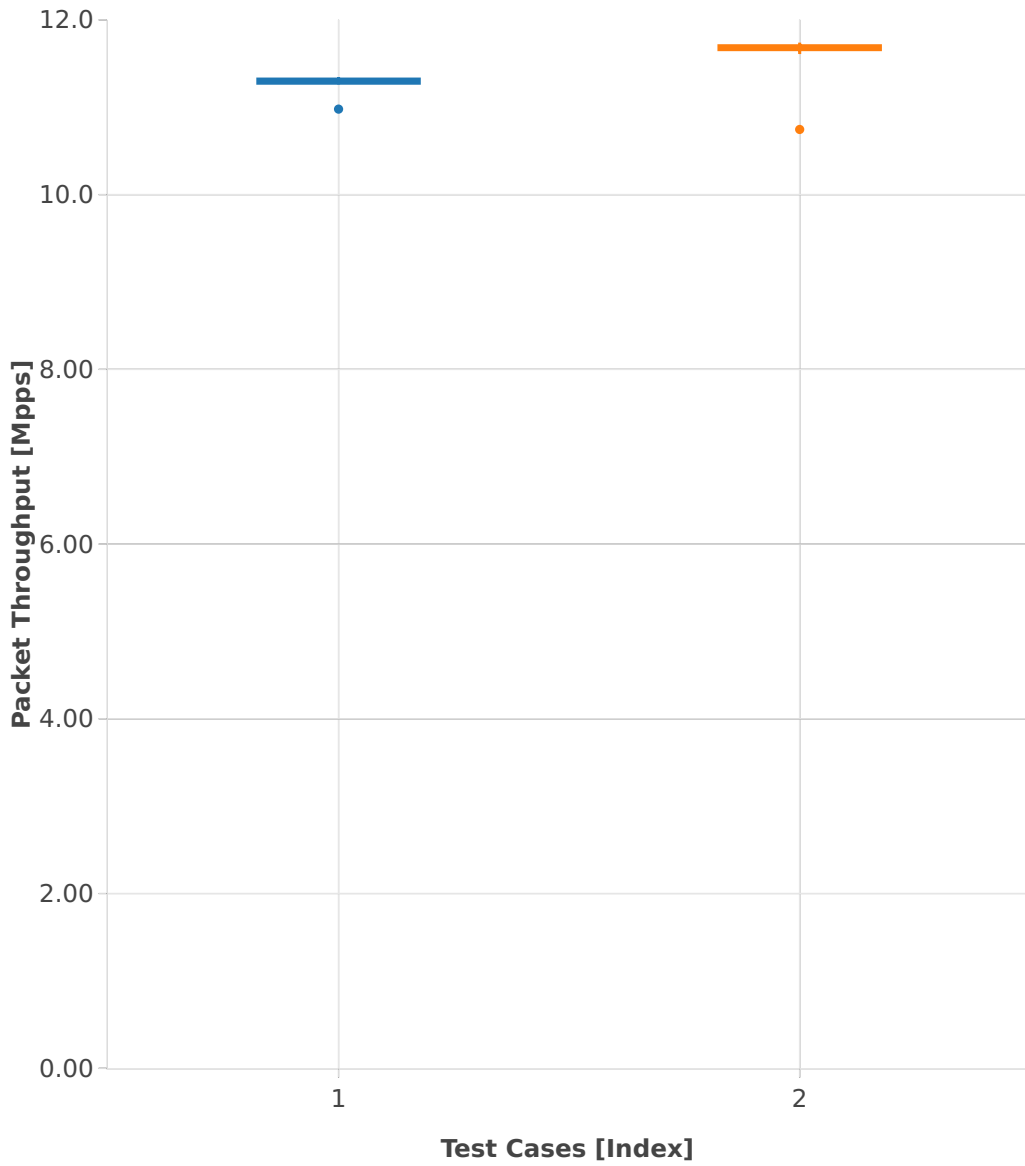

# Packet Throughput: ip4-3n-hsw-x520-64b-2t2c-features-oacl-pdr

- 1. (10 runs) 10ge2p1x520-ethip4udp-ip4base-oacl50sl-10kflows
- 2. (10 runs) 10ge2p1x520-ethip4udp-ip4base-oacl50sf-10kflows