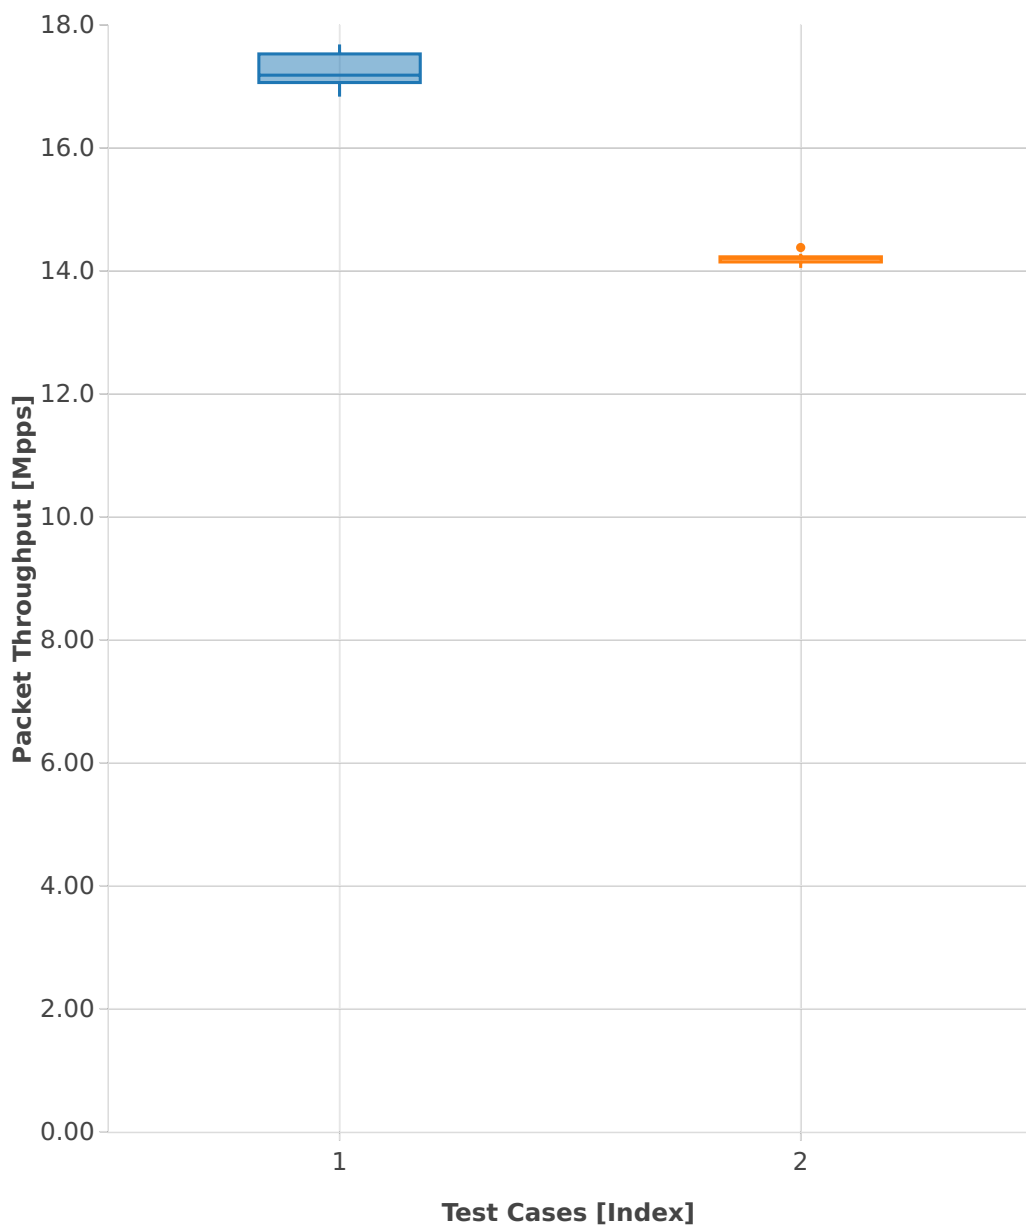

Packet Throughput: ip4-3n-hsw-x520-64b-2t2c-features-nat44-pdr

- 1. (10 runs) 10ge2p1x520-ethip4udp-ip4base-nat44
- 2. (10 runs) 10ge2p1x520-ethip4udp-ip4base-