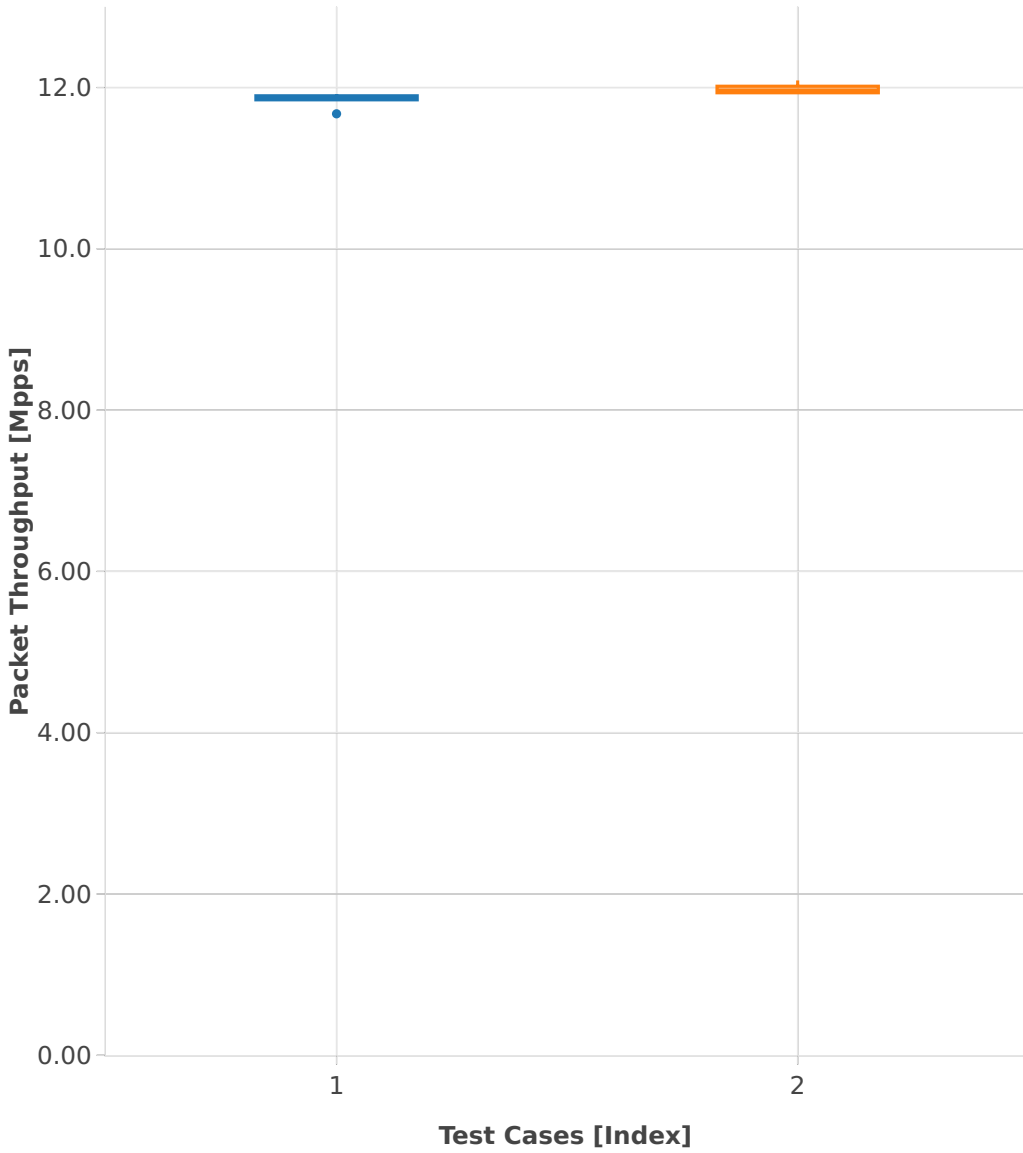

# Packet Throughput: ip4-3n-hsw-x520-64b-2t2c-features-iacl-pdr

- 1. (10 runs) 10ge2p1x520-ethip4udp-ip4base-iacl50sl-10kflows
- 2. (10 runs) 10ge2p1x520-ethip4udp-ip4base-iacl50sf-10kflows