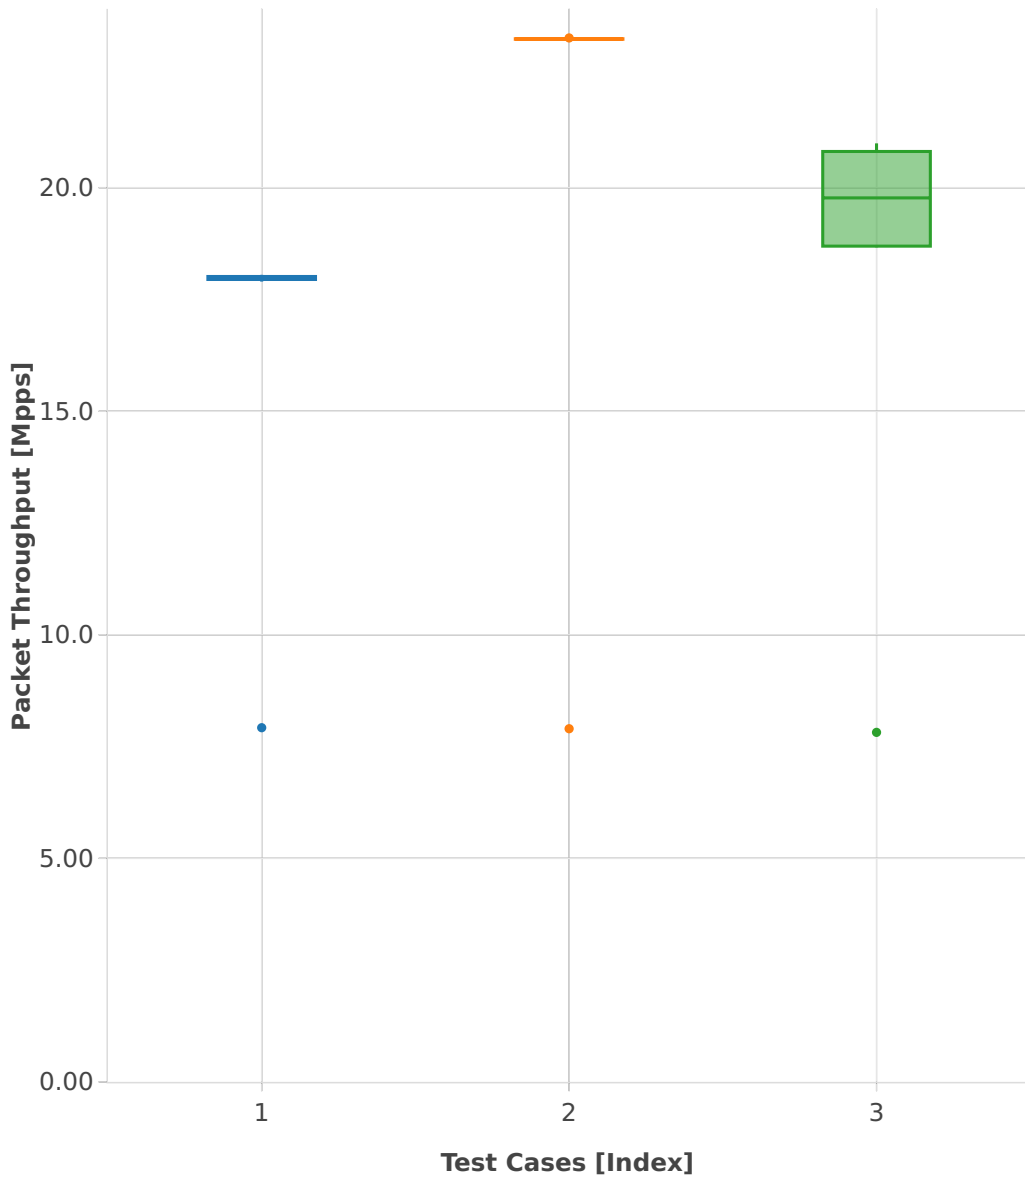

Packet Throughput: ip4-3n-hsw-x520-64b-2t2c-base_and_scale-ndr

- 1. (10 runs) 10ge2p1x520-dot1q-ip4base
- 2. (10 runs) 10ge2p1x520-ethip4-ip4base
- 3. (10 runs) 10ge2p1x520-ethip4-ip4scale2m