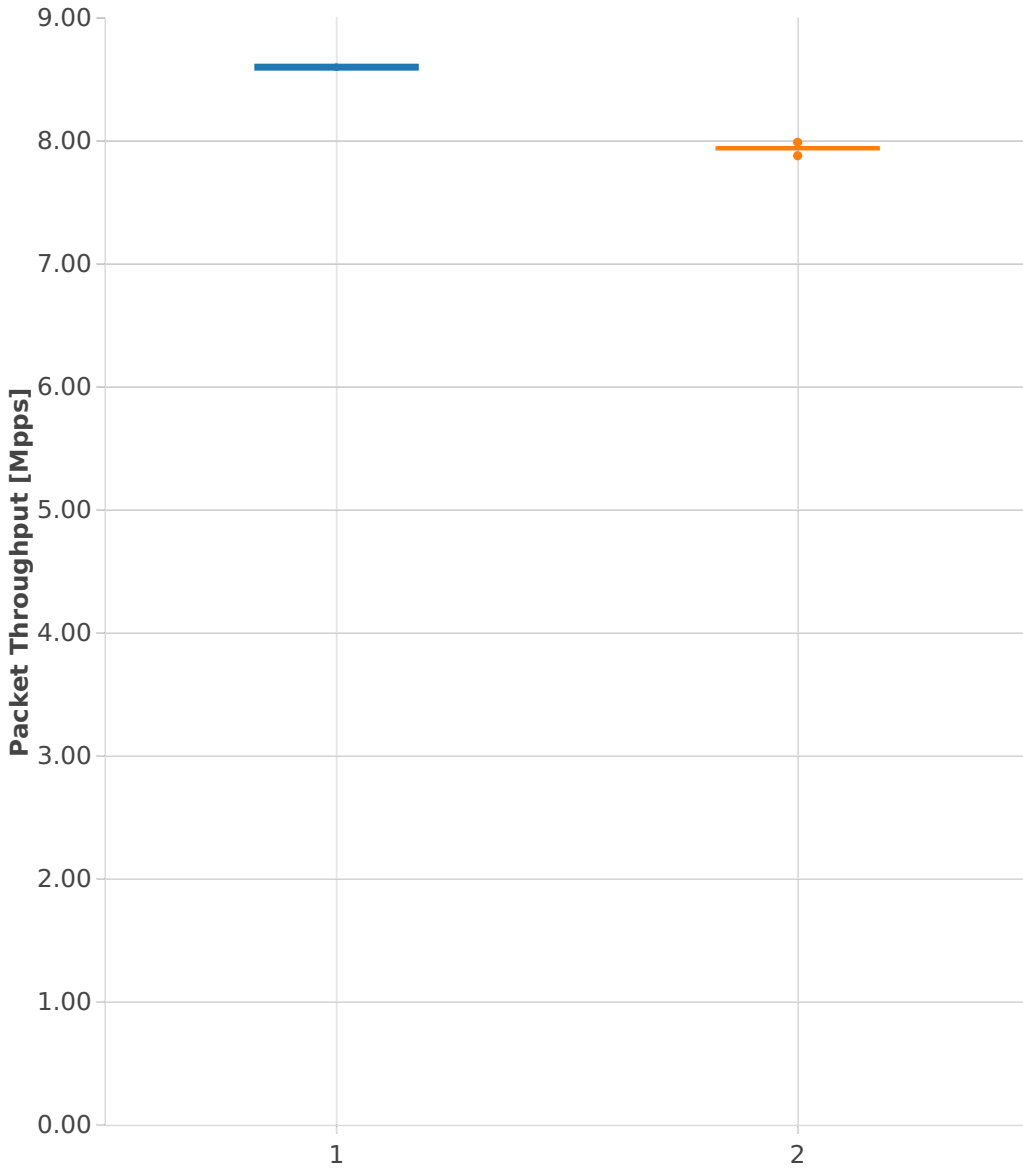

# Packet Throughput: ip4-3n-hsw-x520-64b-1t1c-features-nat44-pdr

- 1. (10 runs) 10ge2p1x520-ethip4udp-ip4base-nat44
- 2. (09 runs) 10ge2p1x520-ethip4udp-ip4base-