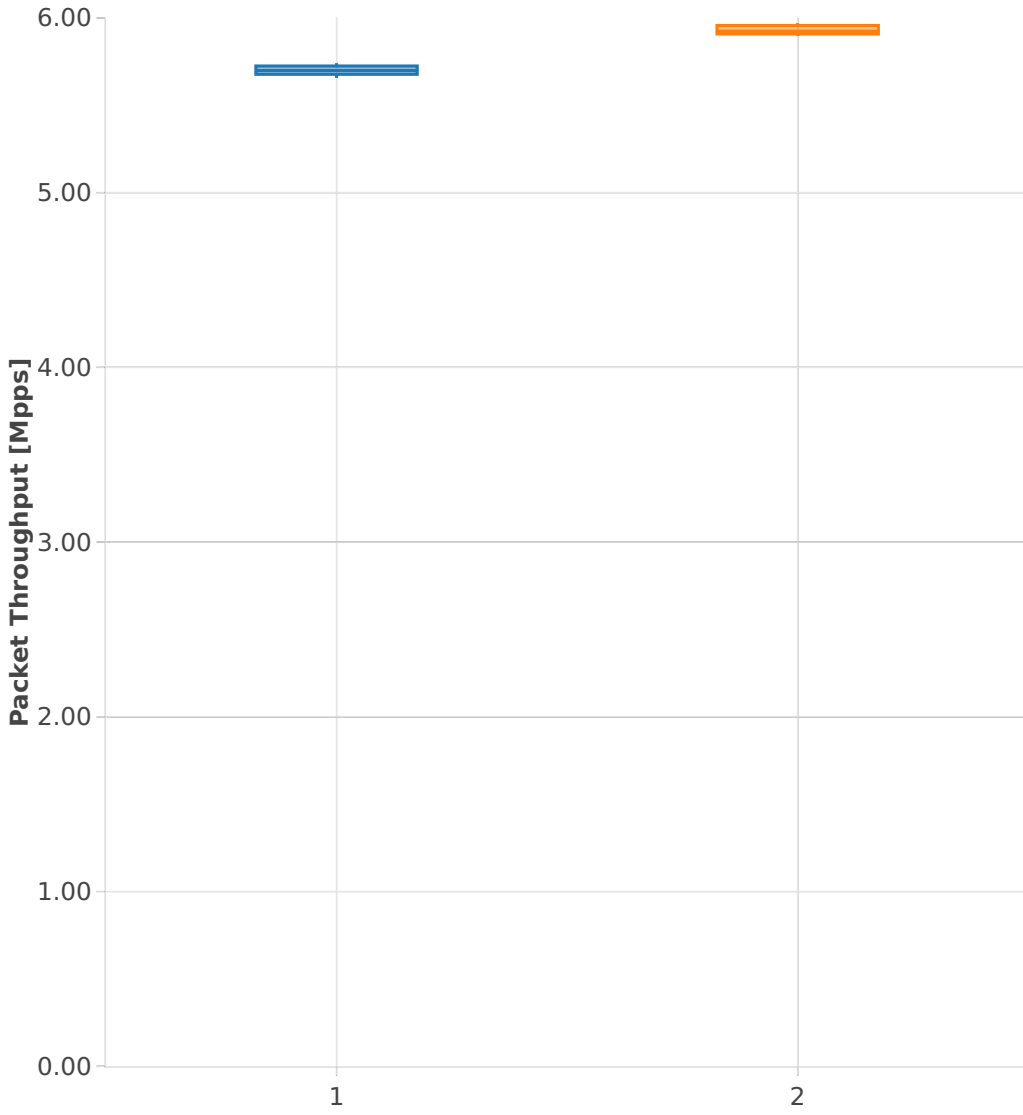

Packet Throughput: ip4-3n-hsw-x520-64b-1t1c-features-iacl-ndr

- Test Cases [Index]**
- 1. (10 runs) 10ge2p1x520-ethip4udp-ip4base-iacl50sl-10kflows
 - 2. (10 runs) 10ge2p1x520-ethip4udp-ip4base-iacl50sf-10kflows