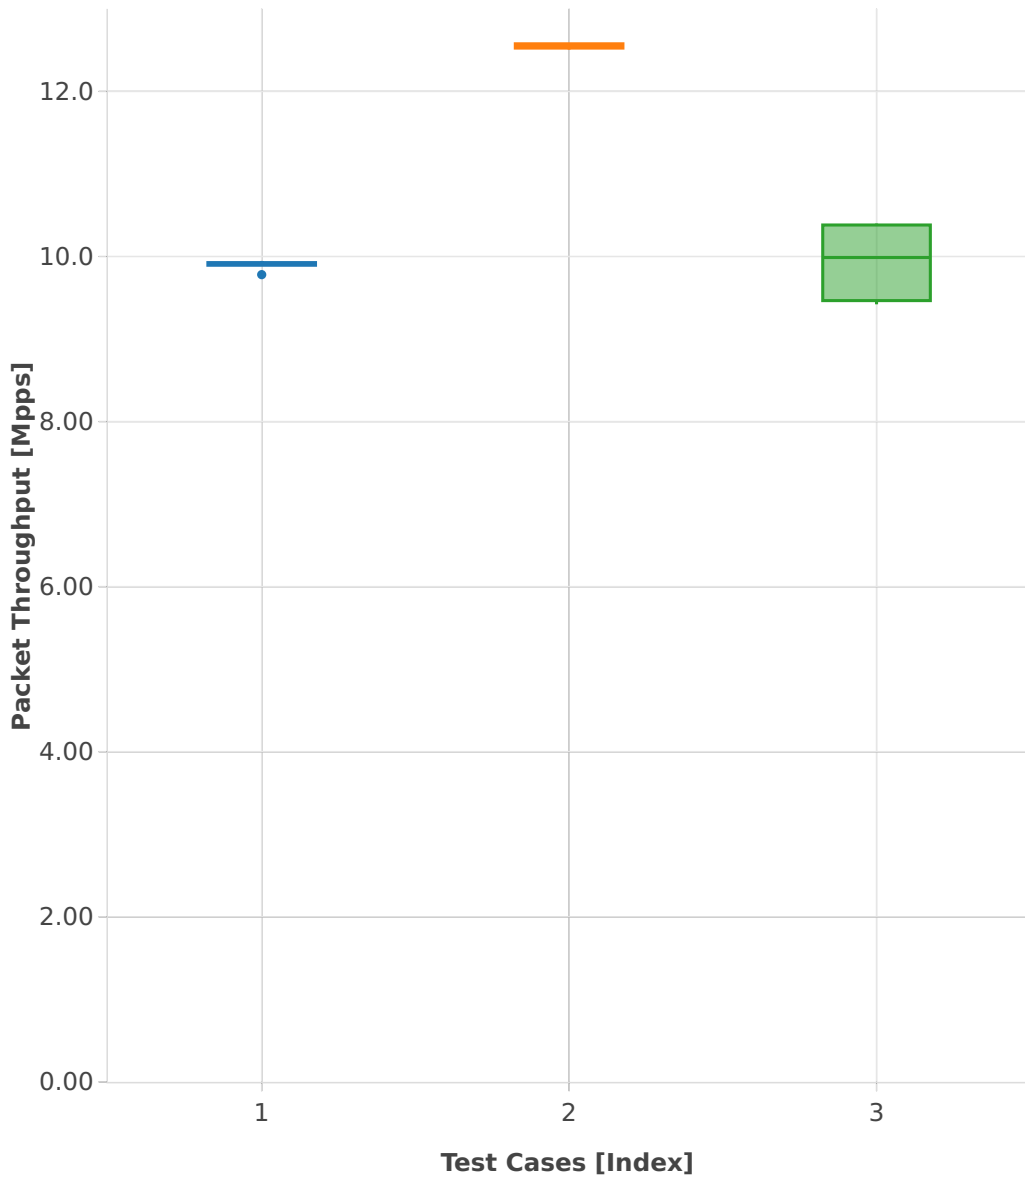

Packet Throughput: ip4-3n-hsw-x520-64b-1t1c-base_and_scale-pdr

- 1. (10 runs) 10ge2p1x520-dot1q-ip4base
- 2. (10 runs) 10ge2p1x520-ethip4-ip4base
- 3. (10 runs) 10ge2p1x520-ethip4-ip4scale2m