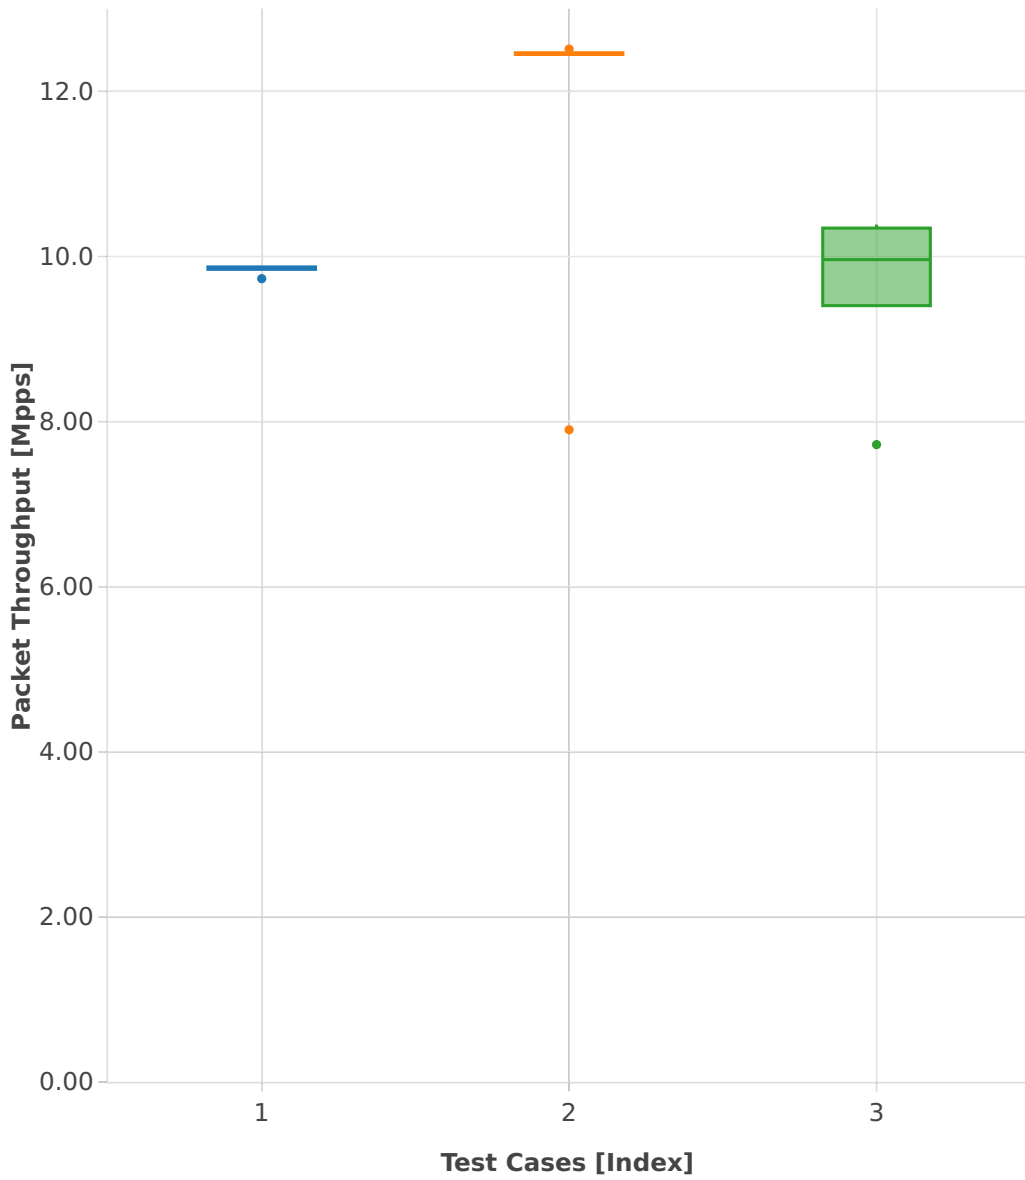

# Packet Throughput: ip4-3n-hsw-x520-64b-1t1c-base\_and\_scale-ndr

- 1. (10 runs) 10ge2p1x520-dot1q-ip4base
- 2. (10 runs) 10ge2p1x520-ethip4-ip4base
- 3. (10 runs) 10ge2p1x520-ethip4-ip4scale2m