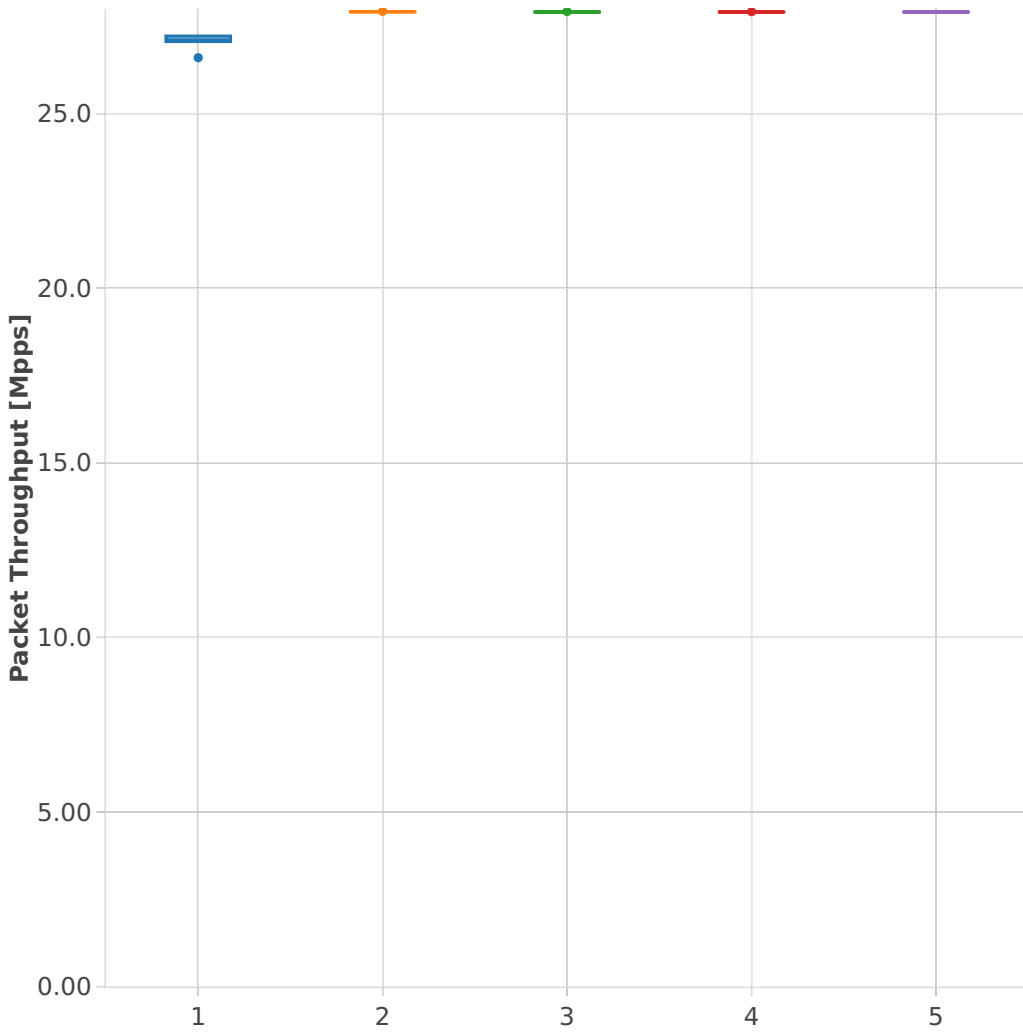

Packet Throughput: ip4-2n-skx-xxv710-64b-4t2c-base_and_scale-pdr

Test Cases [Index]

- 1. (10 runs) 2n1l-25ge2p1xxv710-dot1q-ip4base
- 2. (10 runs) 2n1l-25ge2p1xxv710-ethip4-ip4base
- 3. (10 runs) 2n1l-25ge2p1xxv710-ethip4-ip4scale20k
- 4. (09 runs) 2n1l-25ge2p1xxv710-ethip4-ip4scale200k
- 5. (09 runs) 2n1l-25ge2p1xxv710-ethip4-ip4scale2m