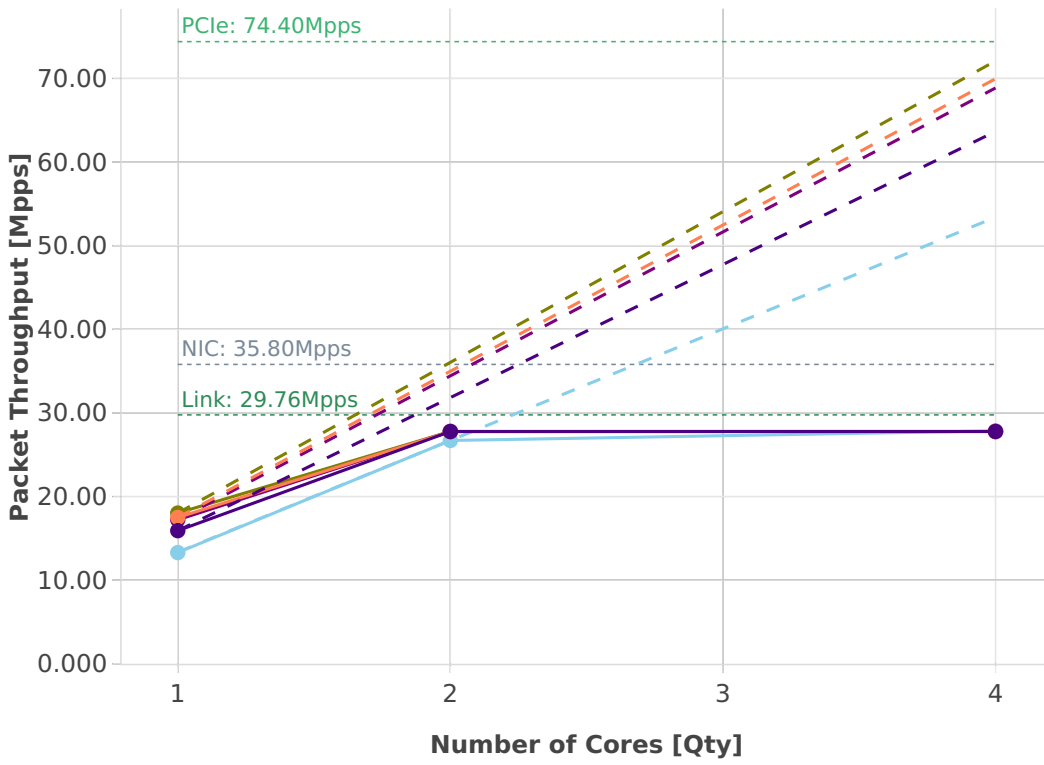

Speedup Multi-core: ip4-2n-skx-x710-64b-base_and_scale-ndr

--- Perfect — Measured ... Limit

- 10ge2p1x710-dot1q-ip4base
- 10ge2p1x710-ethip4-ip4base
- 10ge2p1x710-ethip4-ip4scale20k
- 10ge2p1x710-ethip4-ip4scale200k
- 10ge2p1x710-ethip4-ip4scale2m