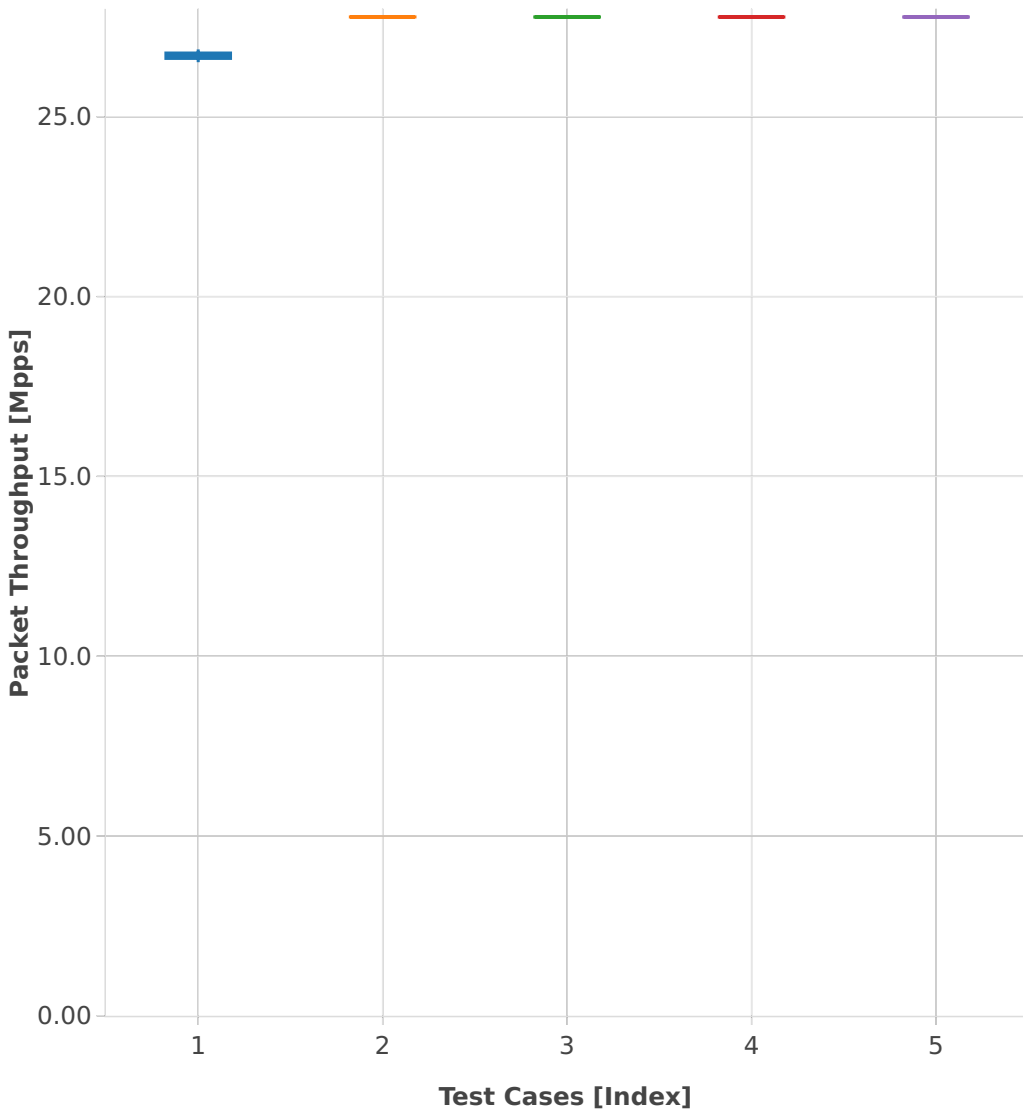

# Packet Throughput: ip4-2n-skx-x710-64b-4t2c-base\_and\_scale-ndr

- 1. (10 runs) 2n1l-10ge2p1x710-dot1q-ip4base
- 2. (10 runs) 2n1l-10ge2p1x710-ethip4-ip4base
- 3. (10 runs) 2n1l-10ge2p1x710-ethip4-ip4scale20k
- 4. (09 runs) 2n1l-10ge2p1x710-ethip4-ip4scale200k
- 5. (10 runs) 2n1l-10ge2p1x710-ethip4-ip4scale2m