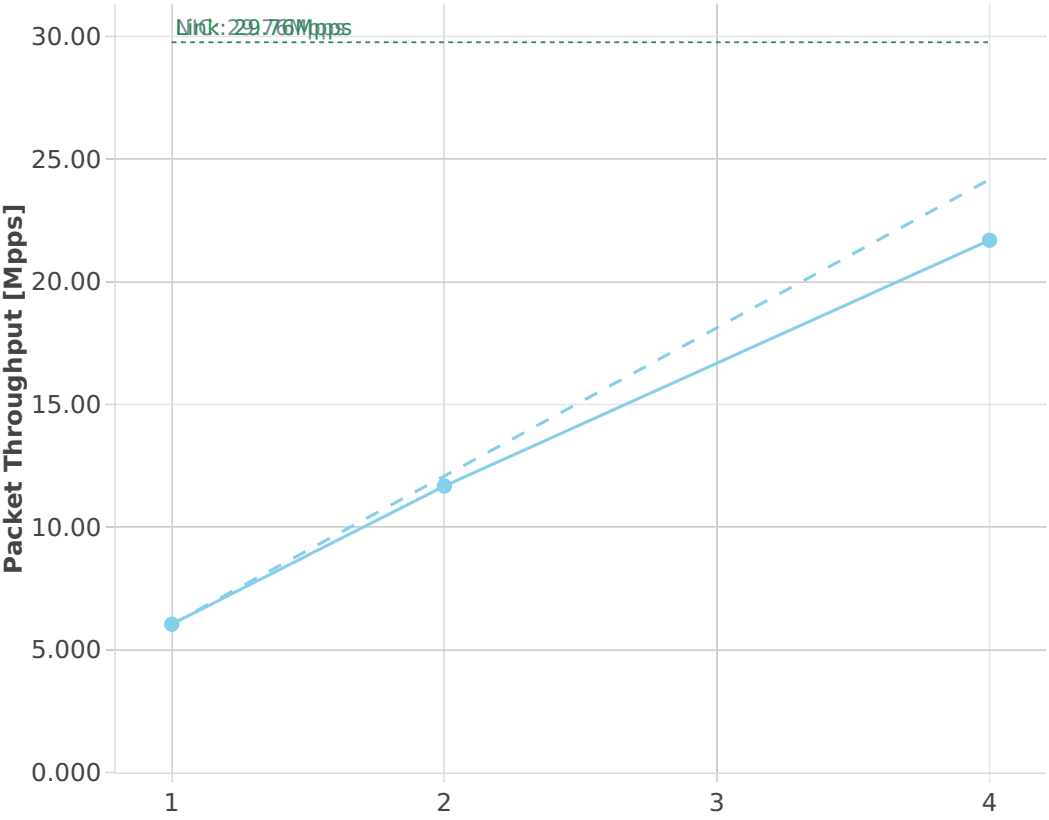

Speedup Multi-core: ip4-2n-dnv-x553-64b-base-pdr

-- Perfect — Measured ... Limit
● 10ge2p1x553-ethip4-ip4base