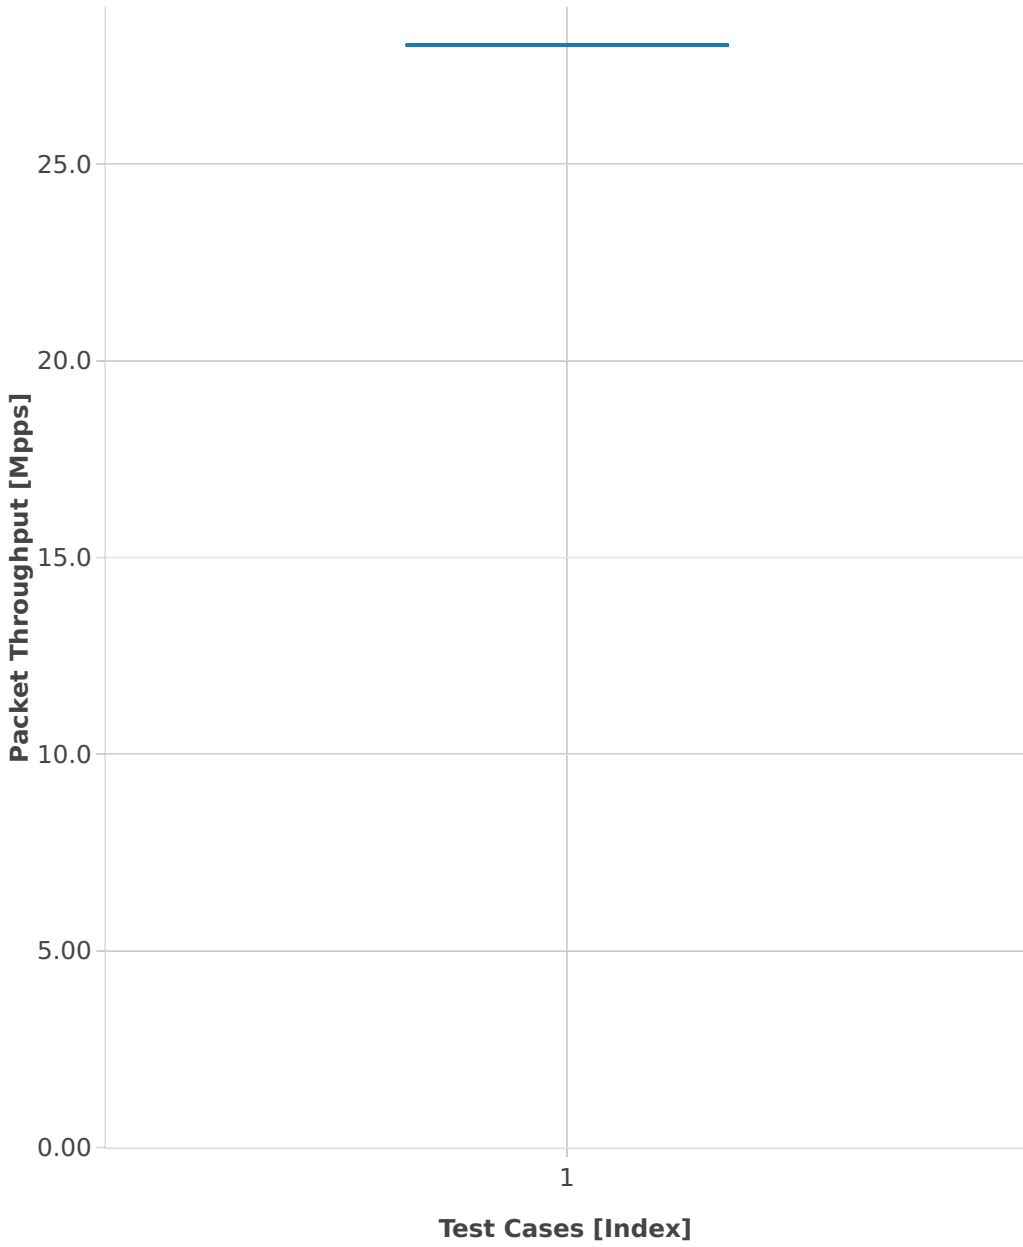

Packet Throughput: testpmd-3n-skx-x710-64b-2t1c-base-pdr

■ 1. (10 runs) 10ge2p1x710-eth-l2xcbase-testpmd