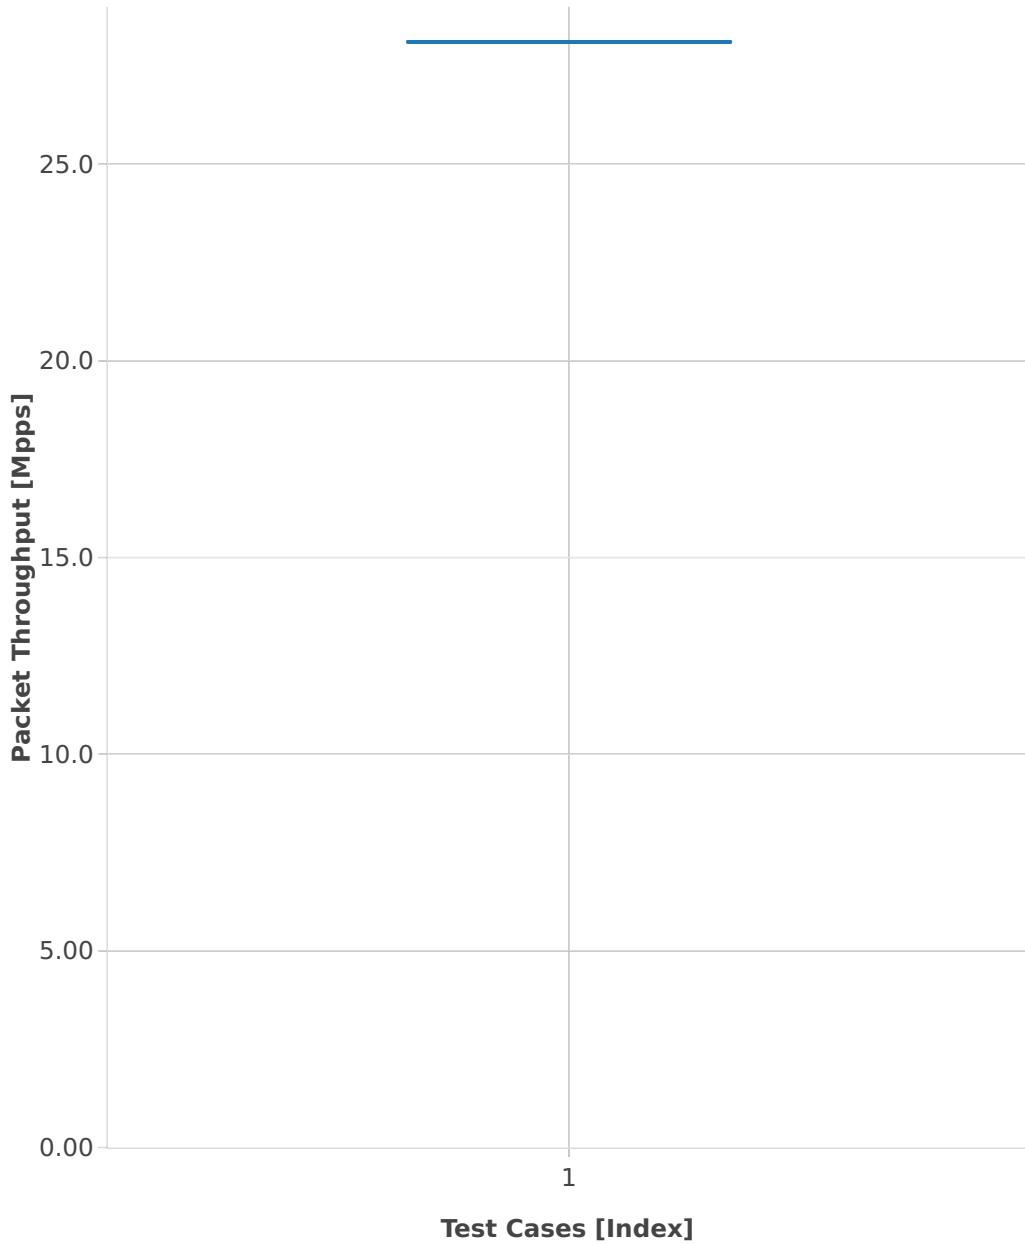

# Packet Throughput: testpmd-3n-hsw-xtl710-64b-2t2c-base-pdr

■ 1. (10 runs) 40ge2p1xl710-eth-l2xcbase-testpmd