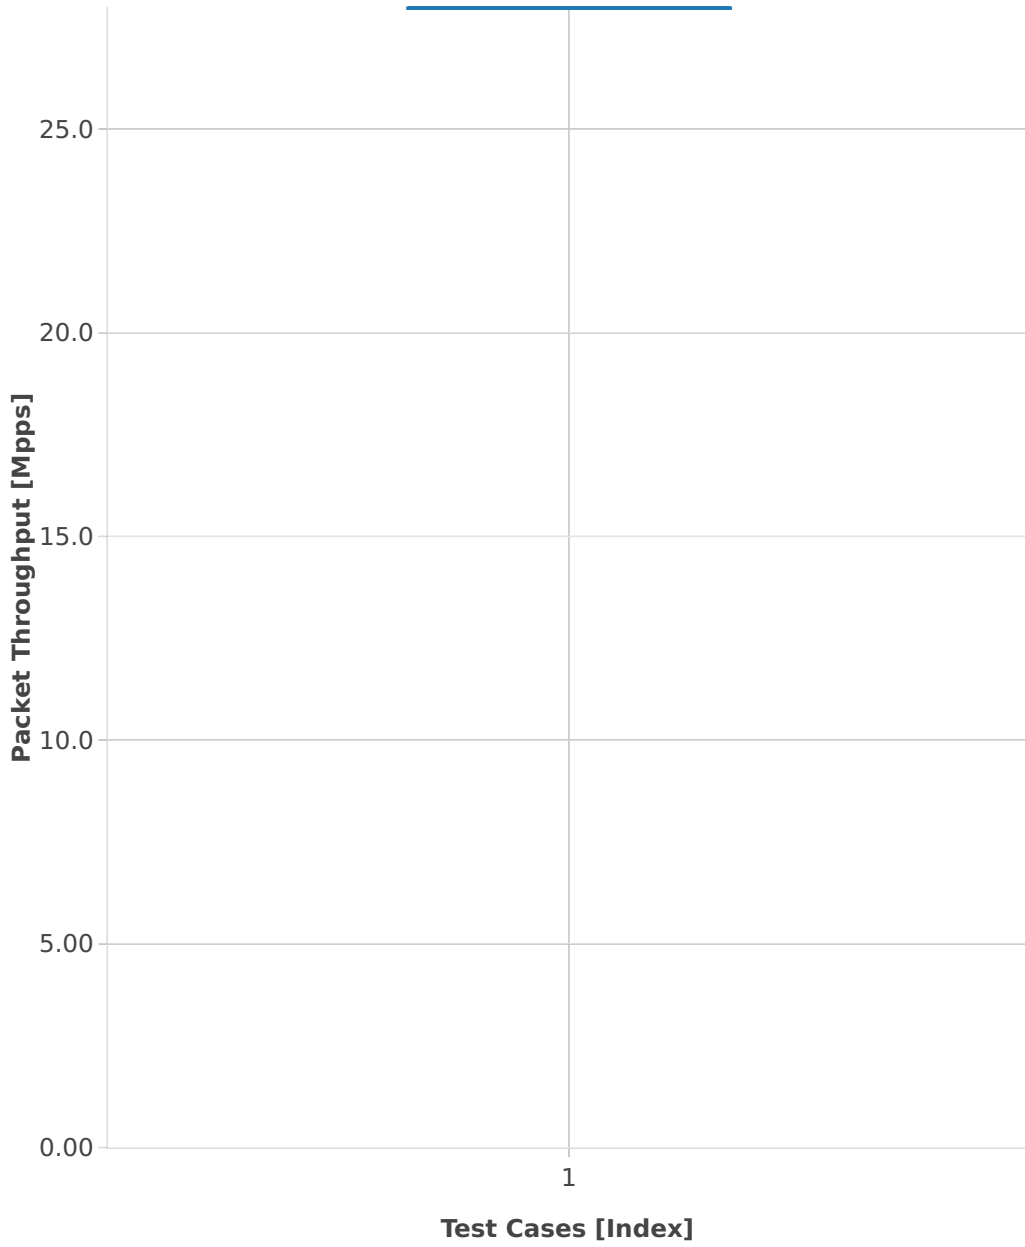

Packet Throughput: testpmd-3n-hsw-xl710-64b-2t2c-base-ndr

■ 1. (10 runs) 40ge2p1xl710-eth-l2xcbase-testpmd