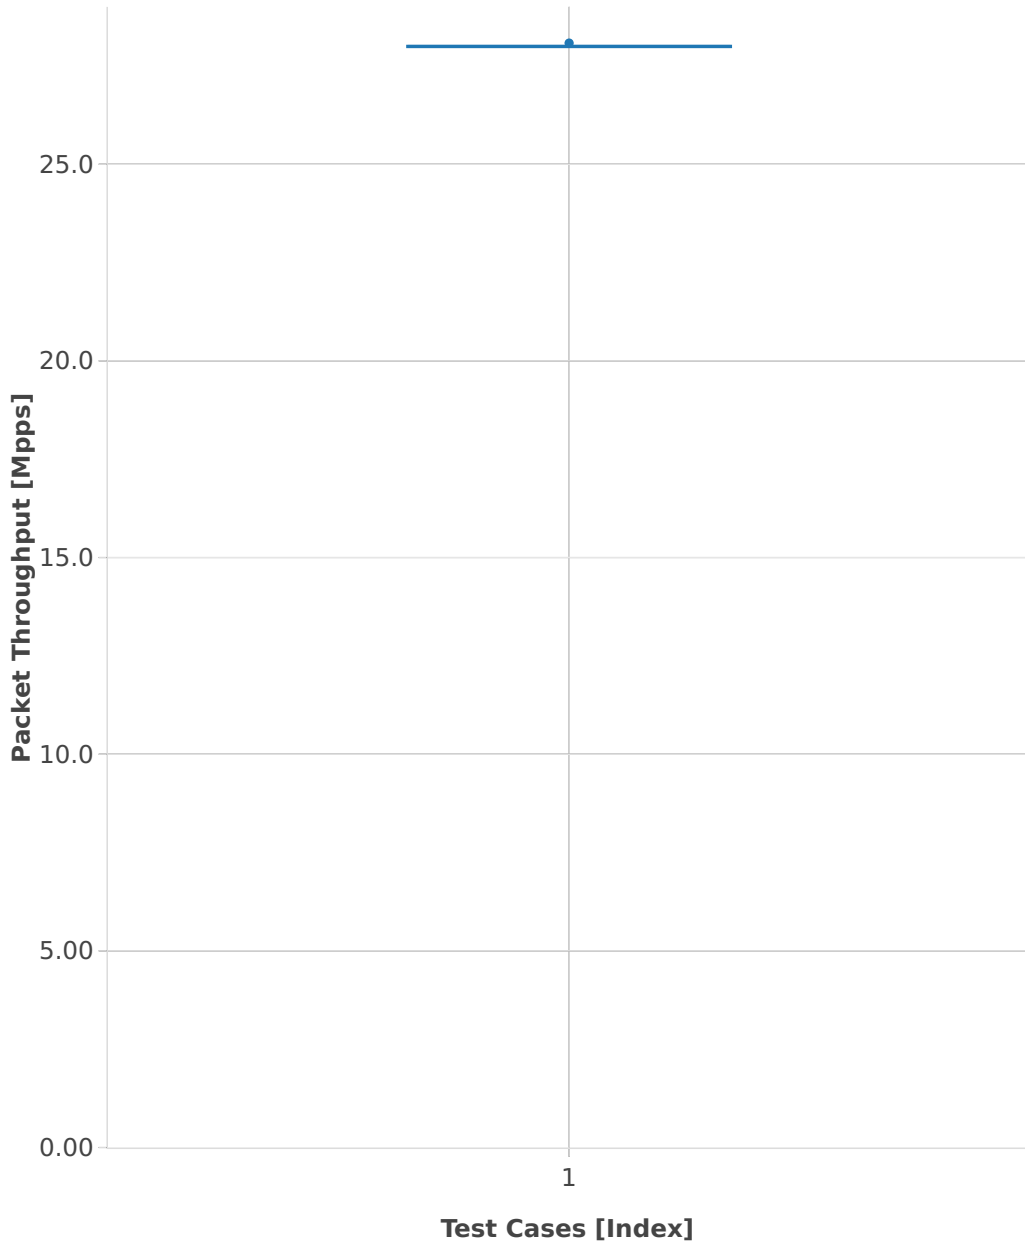

# Packet Throughput: testpmd-3n-hsw-xl710-64b-1t1c-base-pdr

■ 1. (10 runs) 40ge2p1xl710-eth-l2xcbase-testpmd