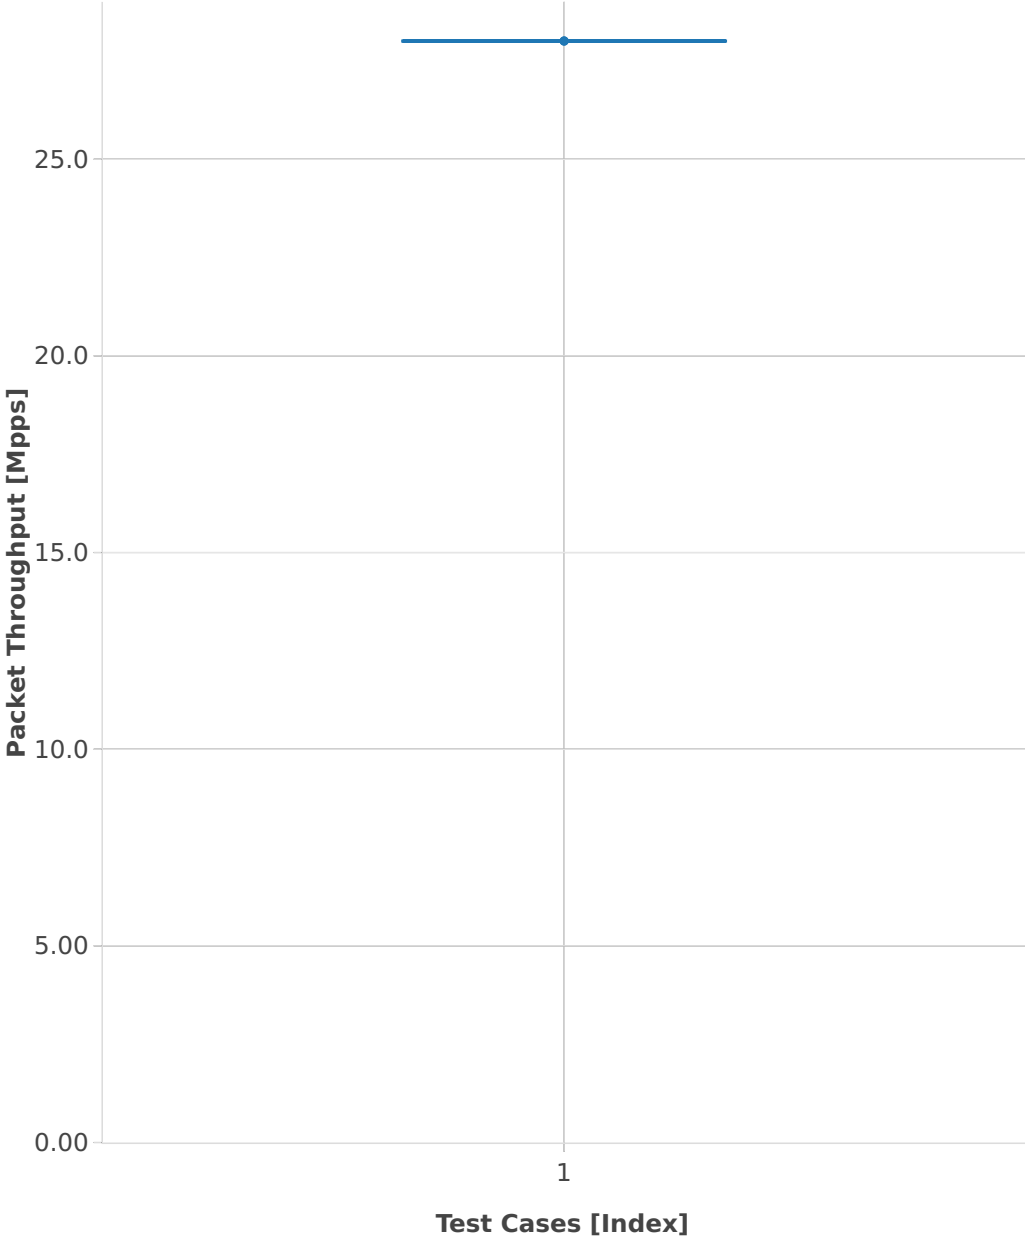

**Packet Throughput: testpmd-3n-hsw-x710-64b-2t2c-base-pdr**

■ 1. (10 runs) 10ge2p1x710-eth-l2xcbase-testpmd